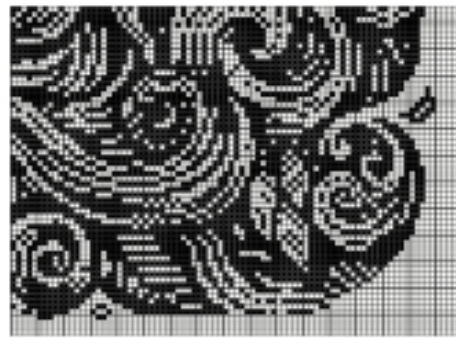

for more designs & WEEKLY FREE PATTERNS
 follow us:

Website: www.ravencoven.com
 Etsy: <https://RavenStitchCraft.etsy.com>
 Insta: <https://www.instagram.com/ravenstitchcraft/>

	Number	Name	Strands	Length	Beads	Stitches	
◆	DMC 310	Black	2	12,9 Skeins	0	17244	

Wood Witch

1

Wood Witch

2

Wood Witch

3

4

for more designs & **WEEKLY FREE PATTERNS**
follow us: