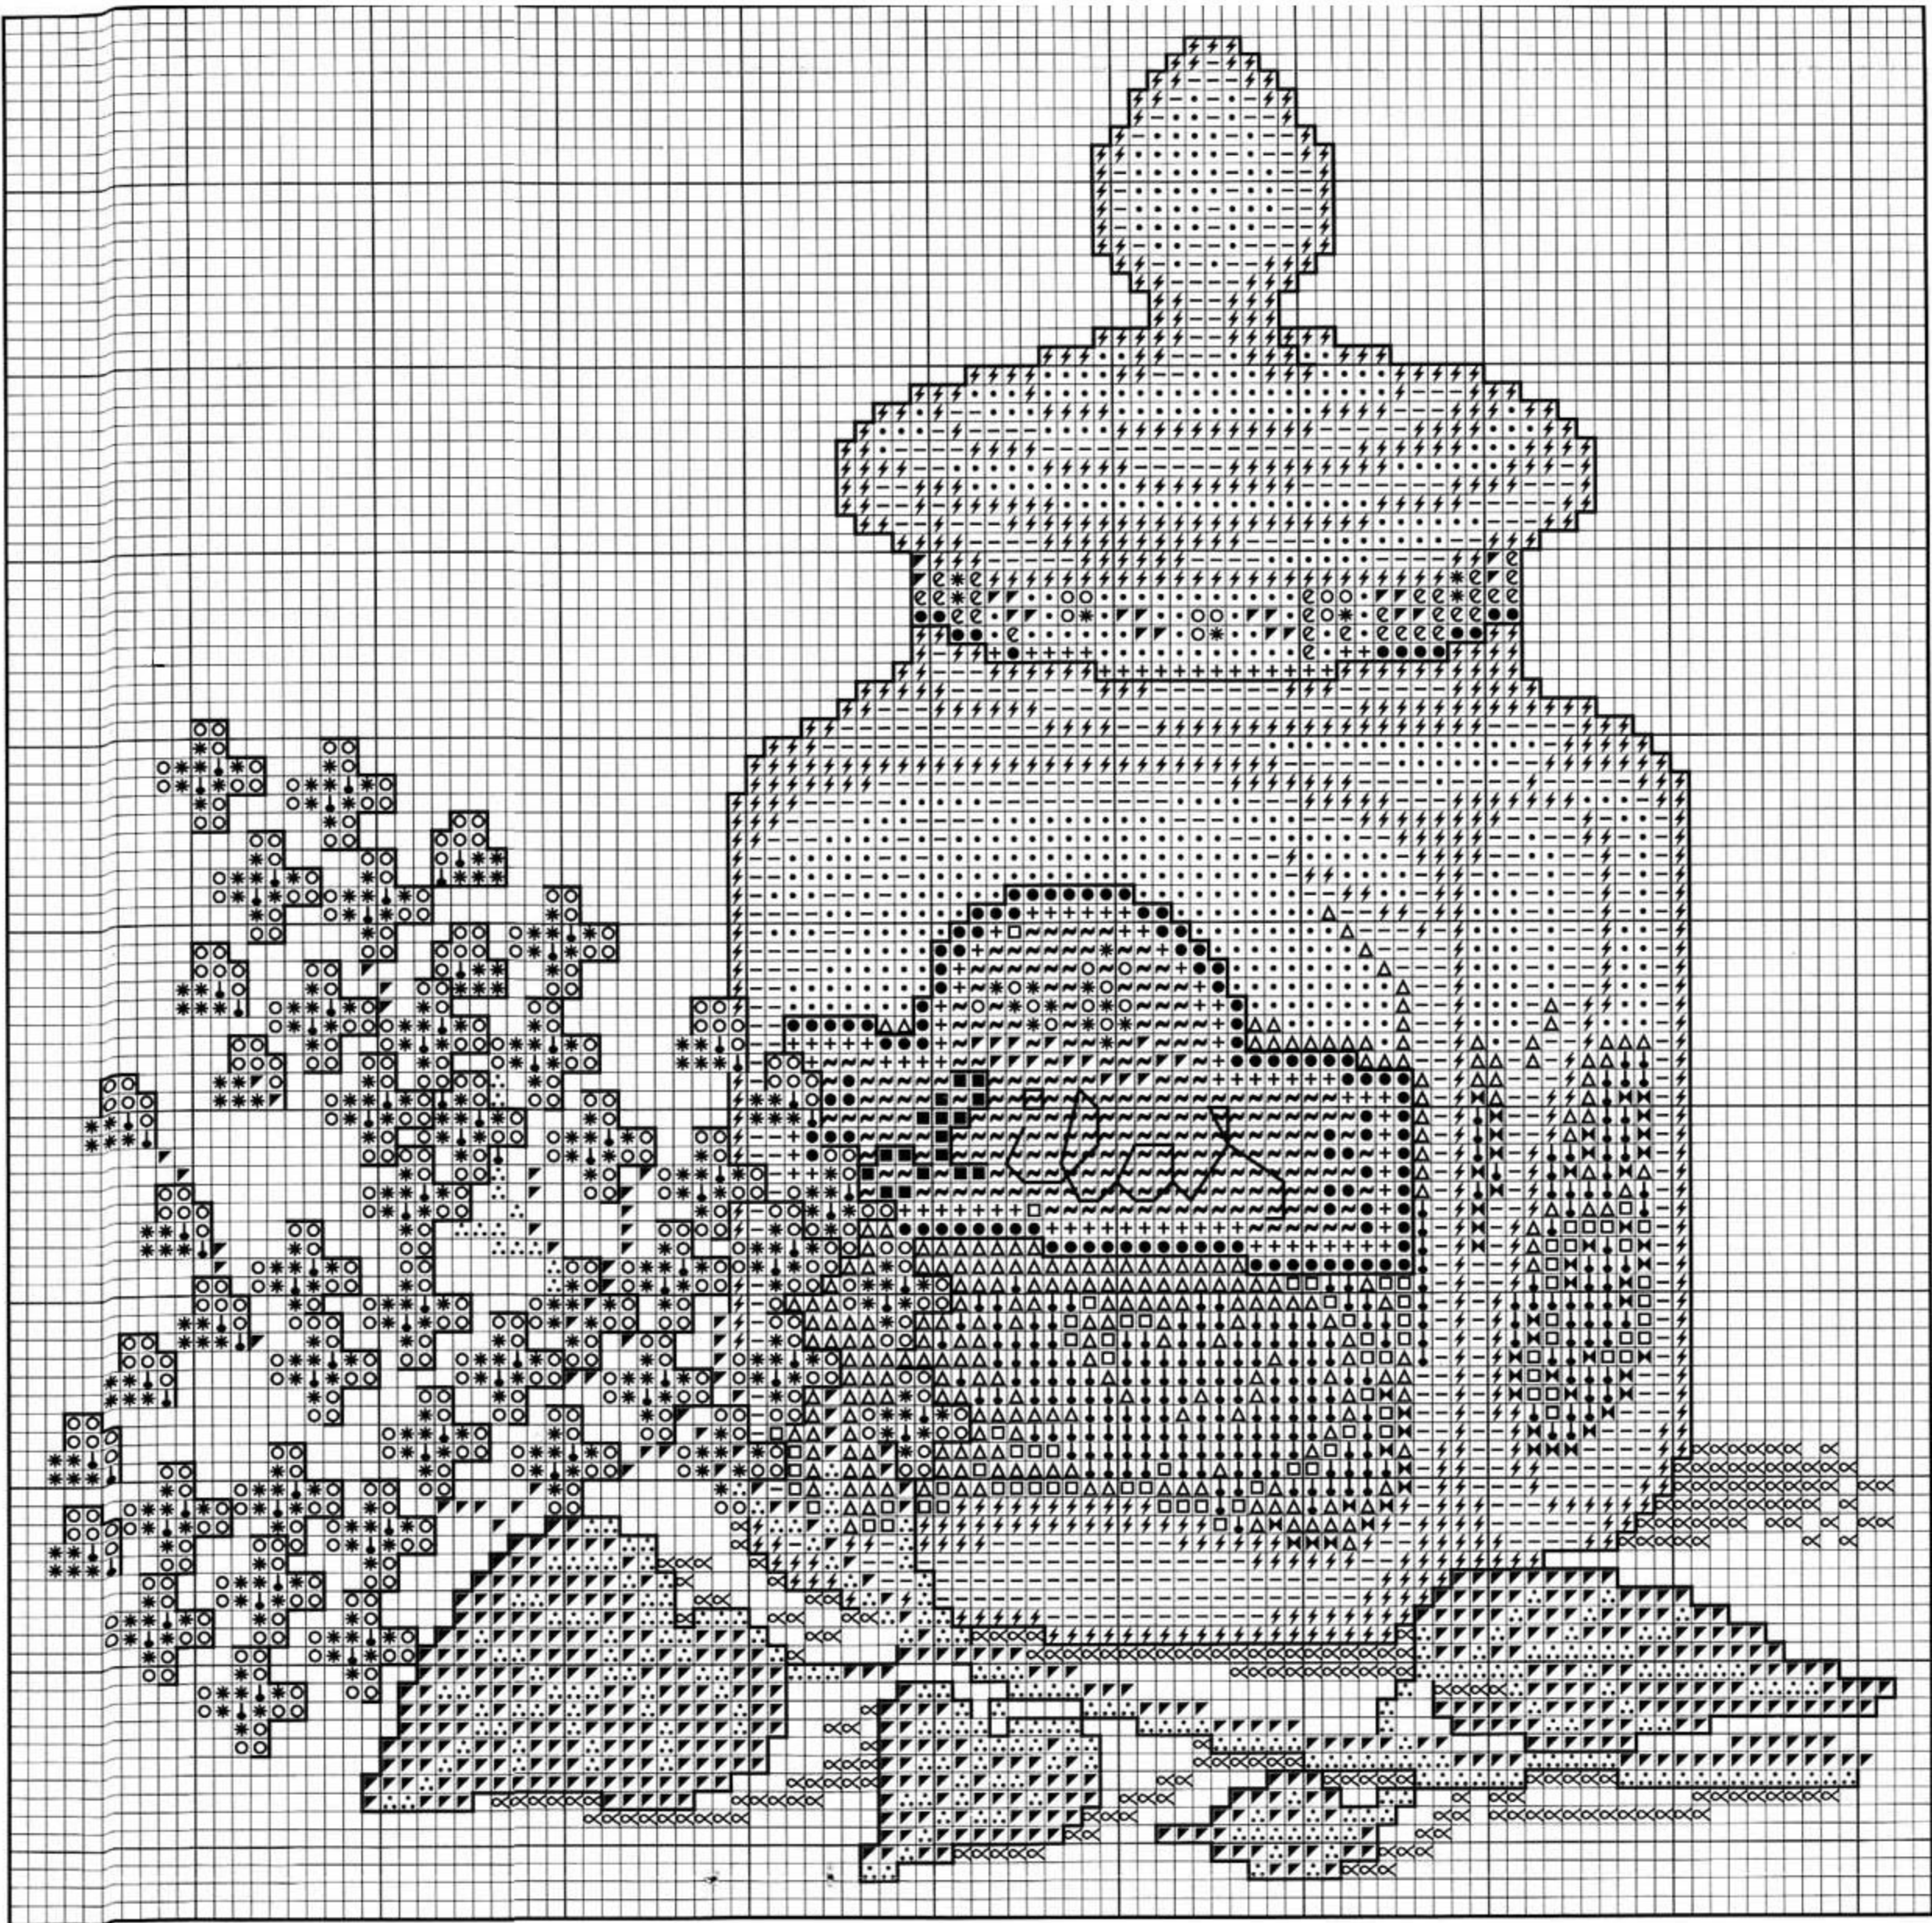

Lilas

Simbología/Key colour

	DMC	ANCHOR	FINCA
~ Beige/Beige	3047	885	3000
☒ Gris/Grey	927	848	3721
○ Lila/Lilac	341	117	2687
* Lila/Lilac	340	118	2699
■ Lila/Lilac	333	119	2711
↓ Malva+Verde/Mauve+Green	3608+747	86+158	2397+3132
∞ Marrón/Brown	3782	388	8145
▼ Verde/Green	912	205	4396
∴ Verde/Green	319	217	4485
• Verde/Green	747	158	3132
— Verde/Green	993	186	4059
⚡ Verde/Green	992	187	4074
+ Violeta/Violet	209	109	2699
● Violeta/Violet	327	111	2720
□ Violeta+Verde/Violet+Green	209+993	109+186	2699+4059
◀ Violeta+Verde/Violet+Green	327+993	111+186	2720+4059
△ Violeta+Verde/Violet+Green	211+747	342+158	2687+3132

Material: esterilla
(6 hilos de trama/1 cm.)
Medidas del bordado
16,5 x 16,5 cm.

Material: Aida
(6 counts/1 cm.)
Design size
16,5 x 16,5 cm.

Perfilar con pespuntos las áreas marcadas con — utilizando hebras de 1 hilo en los colores que a continuación se relacionan:

Backstitches are indicated — on the graph and worked in one strand in the following colours

Frasco/Frask

Contorno/Outline ..... Verde/Green
Etiqueta y cinta/Label and ribbon ..... Violeta/Violet
Texto/Text ..... Lila/Lilac

Lilas/Lilacs

Flores/Flowers ..... Lila/Lilac
Tallos y hojas/Stems and leaves ..... Verde/Green

DMC	ANCHOR	FINCA
992	187	4074
327	111	2720
333	119	2711
340	118	2699
319	217	4485