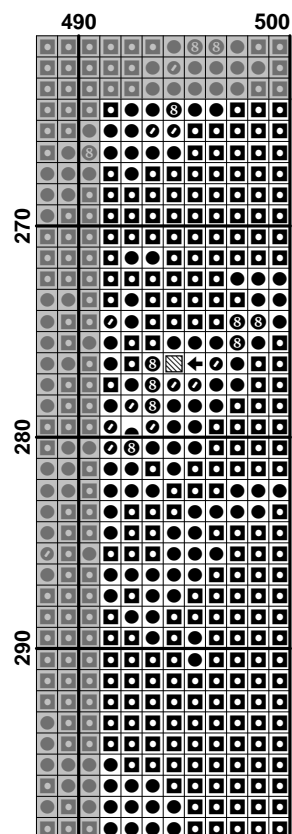

XUMEDA

По картине

"Pulverger"

FinishedDesignSize 500w X 299h Stitches

2015 г.

Pattern Name: Ривендел
Designed By: Химера
Company: Схема на заказ
Fabric: Aida 14, White
 500w X 299h Stitches
Size: 14 Count, 90.71w X 54.25h cm

Floss Used for Full Stitches:

Symbol	Strands	Type	Number	Color
	4	2	DMC 168	Pewter-VY LT
	@	2	DMC 169	Pewter-LT
	↓	2	DMC 300	Mahogany-VY DK
	↗	2	DMC 301	Mahogany-MD
	■	2	DMC 310	Black
	φ	2	DMC 317	Pewter Gray
	Z	2	DMC 318	Steel Gray-LT
	+	2	DMC 370	Mustard-MD
	□	2	DMC 372	Mustard-LT
	■	2	DMC 400	Mahogany-DK
	■	2	DMC 413	Pewter Gray-DK
	■	2	DMC 414	Steel Gray-DK
	⊙	2	DMC 415	Pearl Gray
	⊗	2	DMC 420	Hazelnut Brown-DK
	⊗	2	DMC 434	Brown-LT
	□	2	DMC 451	Shell Gray-DK
	⊗	2	DMC 500	Blue Green-VY DK
	⊗	2	DMC 501	Blue Green-DK
	⊗	2	DMC 503	Blue Green-MD
	↓	2	DMC 524	Fern Green-VY LT
	▲	2	DMC 535	Ash Gray-VY LT
	⊙	2	DMC 610	Drab Brown-DK
	⊙	2	DMC 611	Drab Brown
	⊕	2	DMC 612	Drab Brown-LT
	⊕	2	DMC 632	Desert Sand-UL VY DK
	⊕	2	DMC 640	Beige Gray-VY DK
	⊕	2	DMC 644	Beige Gray-MD
	⊕	2	DMC 645	Beaver Gray-VY DK
	⊕	2	DMC 646	Beaver Gray-DK
	⊕	2	DMC 648	Beaver Gray-LT
	⊕	2	DMC 729	Old Gold-MD
	⊕	2	DMC 738	Tan-VY LT
	⊕	2	DMC 762	Pearl Gray-VY LT
	⊕	2	DMC 779	Cocoa-DK
	⊕	2	DMC 781	Topaz-VY DK
	⊕	2	DMC 801	Coffee Brown-DK
	⊕	2	DMC 829	Golden Olive-VY DK
	⊕	2	DMC 831	Golden Olive-MD
	⊕	2	DMC 839	Beige Brown-DK
	⊕	2	DMC 840	Beige Brown-MD
	⊕	2	DMC 924	Gray Green--VY DK
	⊕	2	DMC 926	Gray Green-MD
	⊕	2	DMC 927	Gray Green-LT
	⊕	2	DMC 930	Antique Blue-DK
	⊕	2	DMC 931	Antique Blue-MD
	⊕	2	DMC 934	Black Avocado Green
	⊕	2	DMC 935	Avocado Green-DK
	⊕	2	DMC 936	Avocado Green-VY DK
	⊕	2	DMC 938	Coffee Brown-UL DK
	⊕	2	DMC 975	Golden Brown-DK
	⊕	2	DMC 976	Golden Brown-MD
	⊕	2	DMC 3011	Khaki Green-DK
	⊕	2	DMC 3021	Brown Gray-VY DK
	⊕	2	DMC 3022	Brown Gray-MD
	⊕	2	DMC 3031	Mocha Brown-VY DK