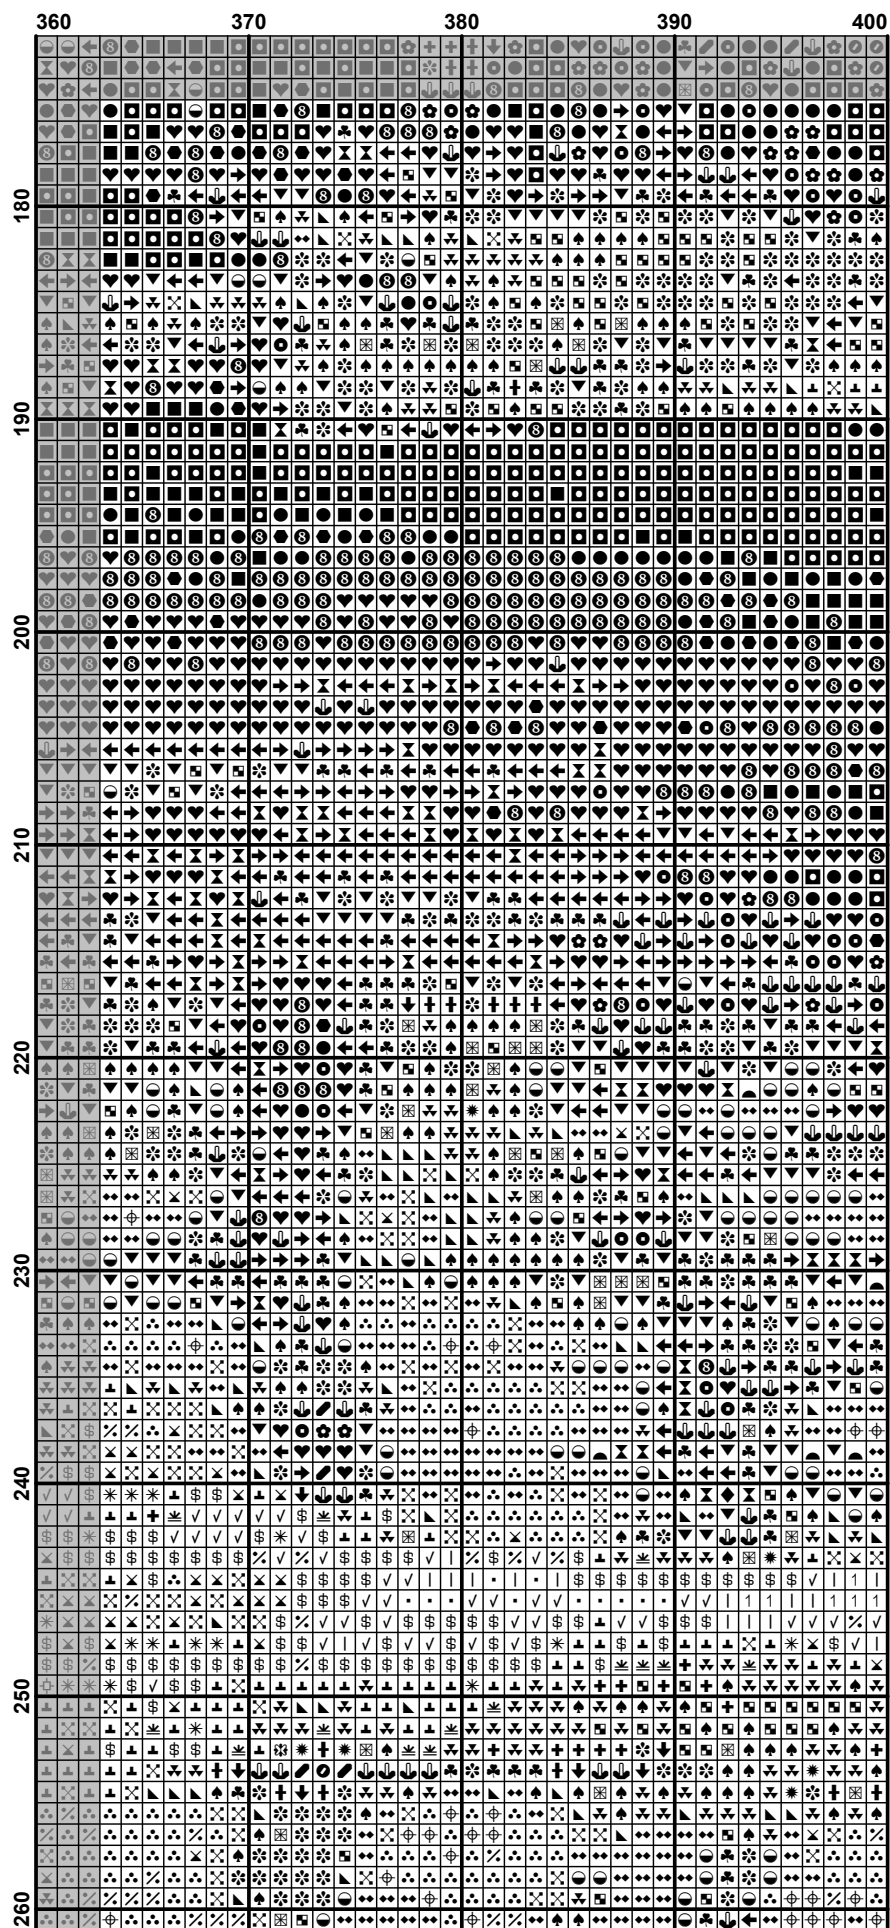

10	20	30	40	50	60
260	...	...	...	...	...	...
270	...	...	...	...	...	...
280	...	...	...	...	...	...
290	...	...	...	...	...	...
300	...	...	...	...	...	...
310	...	...	...	...	...	...