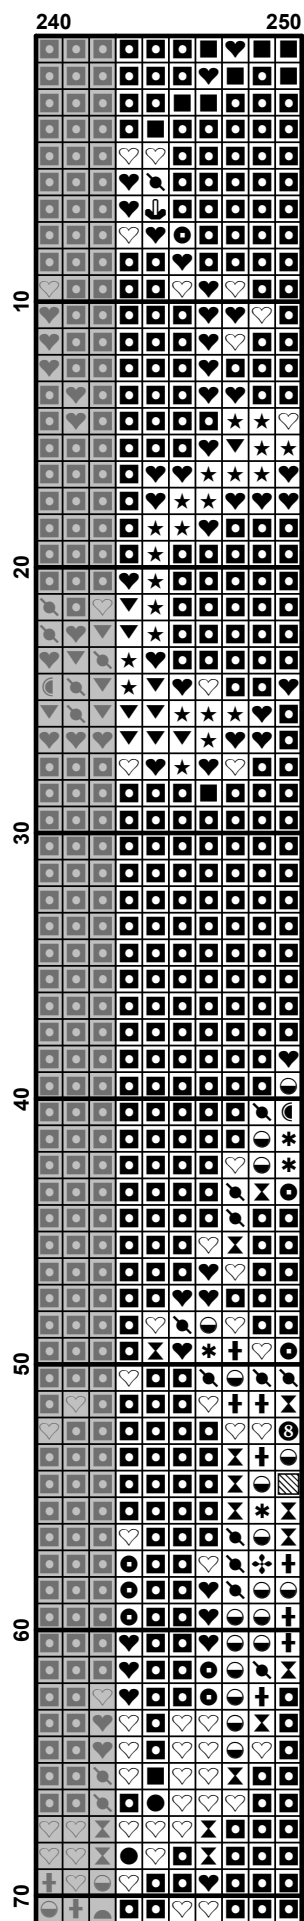

XUMEDA

По картине

"В рывках 2"

Finished Design Size 250w X 350h Stitches

2016 г.

	100	110	120	130	140
140
150
160
170
180
190
200

	150	160	170	180	190
140	✓	✓	✓	✓	✓
141	✓	✓	✓	✓	✓
142	✓	✓	✓	✓	✓
143	✓	✓	✓	✓	✓
144	✓	✓	✓	✓	✓
145	✓	✓	✓	✓	✓
146	✓	✓	✓	✓	✓
147	✓	✓	✓	✓	✓
148	✓	✓	✓	✓	✓
149	✓	✓	✓	✓	✓
150	✓	✓	✓	✓	✓
151	✓	✓	✓	✓	✓
152	✓	✓	✓	✓	✓
153	✓	✓	✓	✓	✓
154	✓	✓	✓	✓	✓
155	✓	✓	✓	✓	✓
156	✓	✓	✓	✓	✓
157	✓	✓	✓	✓	✓
158	✓	✓	✓	✓	✓
159	✓	✓	✓	✓	✓
160	✓	✓	✓	✓	✓
161	✓	✓	✓	✓	✓
162	✓	✓	✓	✓	✓
163	✓	✓	✓	✓	✓
164	✓	✓	✓	✓	✓
165	✓	✓	✓	✓	✓
166	✓	✓	✓	✓	✓
167	✓	✓	✓	✓	✓
168	✓	✓	✓	✓	✓
169	✓	✓	✓	✓	✓
170	✓	✓	✓	✓	✓
171	✓	✓	✓	✓	✓
172	✓	✓	✓	✓	✓
173	✓	✓	✓	✓	✓
174	✓	✓	✓	✓	✓
175	✓	✓	✓	✓	✓
176	✓	✓	✓	✓	✓
177	✓	✓	✓	✓	✓
178	✓	✓	✓	✓	✓
179	✓	✓	✓	✓	✓
180	✓	✓	✓	✓	✓
181	✓	✓	✓	✓	✓
182	✓	✓	✓	✓	✓
183	✓	✓	✓	✓	✓
184	✓	✓	✓	✓	✓
185	✓	✓	✓	✓	✓
186	✓	✓	✓	✓	✓
187	✓	✓	✓	✓	✓
188	✓	✓	✓	✓	✓
189	✓	✓	✓	✓	✓
190	✓	✓	✓	✓	✓
191	✓	✓	✓	✓	✓
192	✓	✓	✓	✓	✓
193	✓	✓	✓	✓	✓
194	✓	✓	✓	✓	✓
195	✓	✓	✓	✓	✓
196	✓	✓	✓	✓	✓
197	✓	✓	✓	✓	✓
198	✓	✓	✓	✓	✓
199	✓	✓	✓	✓	✓
200	✓	✓	✓	✓	✓

Pattern Name: "В лилиях 2"

Company: ХИМЕРА

Fabric: Aida 18, White

250w X 350h Stitches

Size(s) : 18 Count, 35.28w X 49.39h cm

16 Count, 39.69w X 55.56h cm

14 Count, 45.36w X 63.50h cm

25 Count, 25.40w X 35.56h cm