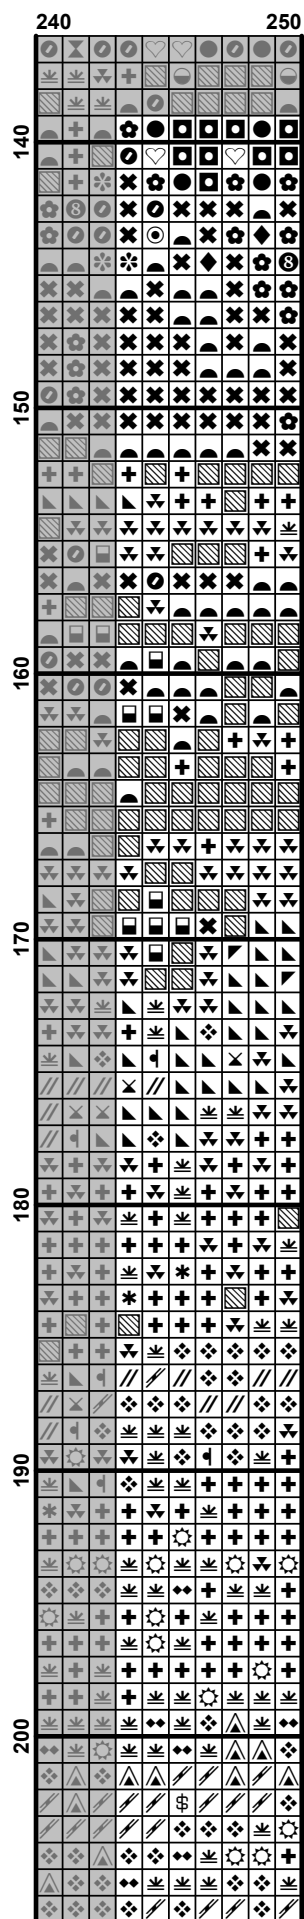

XUMEDA

По картине

"В рывках 2"

Finished Design Size 250w X 350h Stitches

2016 г.

	100	110	120	130	140
140
150
160
170
180
190
200

	150	160	170	180	190
140	✓	✓	✓	✓	✓
141	✓	✓	✓	✓	✓
142	✓	✓	✓	✓	✓
143	✓	✓	✓	✓	✓
144	✓	✓	✓	✓	✓
145	✓	✓	✓	✓	✓
146	✓	✓	✓	✓	✓
147	✓	✓	✓	✓	✓
148	✓	✓	✓	✓	✓
149	✓	✓	✓	✓	✓
150	✓	✓	✓	✓	✓
151	✓	✓	✓	✓	✓
152	✓	✓	✓	✓	✓
153	✓	✓	✓	✓	✓
154	✓	✓	✓	✓	✓
155	✓	✓	✓	✓	✓
156	✓	✓	✓	✓	✓
157	✓	✓	✓	✓	✓
158	✓	✓	✓	✓	✓
159	✓	✓	✓	✓	✓
160	✓	✓	✓	✓	✓
161	✓	✓	✓	✓	✓
162	✓	✓	✓	✓	✓
163	✓	✓	✓	✓	✓
164	✓	✓	✓	✓	✓
165	✓	✓	✓	✓	✓
166	✓	✓	✓	✓	✓
167	✓	✓	✓	✓	✓
168	✓	✓	✓	✓	✓
169	✓	✓	✓	✓	✓
170	✓	✓	✓	✓	✓
171	✓	✓	✓	✓	✓
172	✓	✓	✓	✓	✓
173	✓	✓	✓	✓	✓
174	✓	✓	✓	✓	✓
175	✓	✓	✓	✓	✓
176	✓	✓	✓	✓	✓
177	✓	✓	✓	✓	✓
178	✓	✓	✓	✓	✓
179	✓	✓	✓	✓	✓
180	✓	✓	✓	✓	✓
181	✓	✓	✓	✓	✓
182	✓	✓	✓	✓	✓
183	✓	✓	✓	✓	✓
184	✓	✓	✓	✓	✓
185	✓	✓	✓	✓	✓
186	✓	✓	✓	✓	✓
187	✓	✓	✓	✓	✓
188	✓	✓	✓	✓	✓
189	✓	✓	✓	✓	✓
190	✓	✓	✓	✓	✓
191	✓	✓	✓	✓	✓
192	✓	✓	✓	✓	✓
193	✓	✓	✓	✓	✓
194	✓	✓	✓	✓	✓
195	✓	✓	✓	✓	✓
196	✓	✓	✓	✓	✓
197	✓	✓	✓	✓	✓
198	✓	✓	✓	✓	✓
199	✓	✓	✓	✓	✓
200	✓	✓	✓	✓	✓

Pattern Name: "В лилиях 2"

Company: ХИМЕРА

Fabric: Aida 18, White

250w X 350h Stitches

Size(s) : 18 Count, 35.28w X 49.39h cm

16 Count, 39.69w X 55.56h cm

14 Count, 45.36w X 63.50h cm

25 Count, 25.40w X 35.56h cm