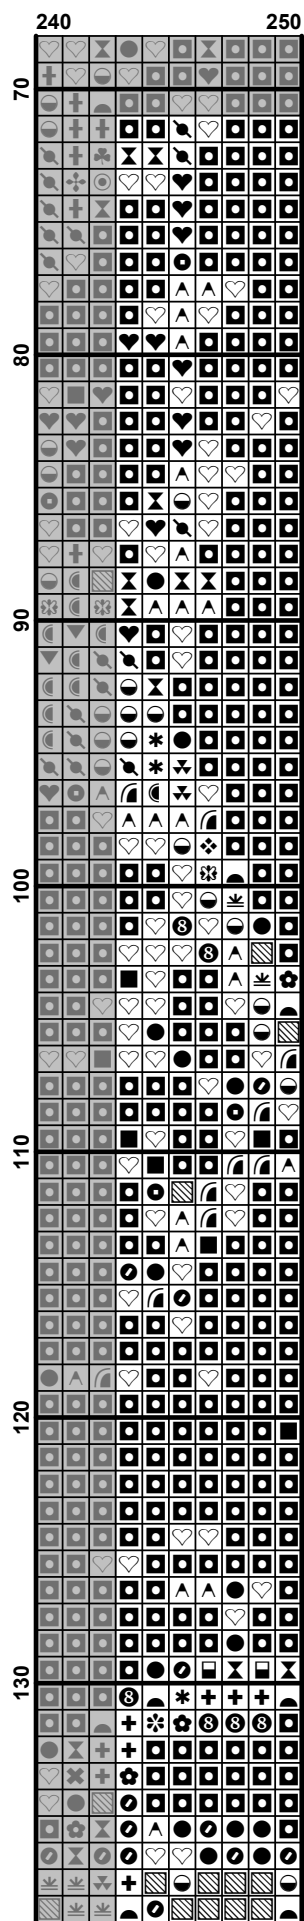

XUMEDA

По картине

"В рывках 2"

Finished Design Size 250w X 350h Stitches

2016 г.

	100	110	120	130	140
140
150
160
170
180
190
200

	150	160	170	180	190
140	✓	✓	✓	✓	✓
141	✓	✓	✓	✓	✓
142	✓	✓	✓	✓	✓
143	✓	✓	✓	✓	✓
144	✓	✓	✓	✓	✓
145	✓	✓	✓	✓	✓
146	✓	✓	✓	✓	✓
147	✓	✓	✓	✓	✓
148	✓	✓	✓	✓	✓
149	✓	✓	✓	✓	✓
150	✓	✓	✓	✓	✓
151	✓	✓	✓	✓	✓
152	✓	✓	✓	✓	✓
153	✓	✓	✓	✓	✓
154	✓	✓	✓	✓	✓
155	✓	✓	✓	✓	✓
156	✓	✓	✓	✓	✓
157	✓	✓	✓	✓	✓
158	✓	✓	✓	✓	✓
159	✓	✓	✓	✓	✓
160	✓	✓	✓	✓	✓
161	✓	✓	✓	✓	✓
162	✓	✓	✓	✓	✓
163	✓	✓	✓	✓	✓
164	✓	✓	✓	✓	✓
165	✓	✓	✓	✓	✓
166	✓	✓	✓	✓	✓
167	✓	✓	✓	✓	✓
168	✓	✓	✓	✓	✓
169	✓	✓	✓	✓	✓
170	✓	✓	✓	✓	✓
171	✓	✓	✓	✓	✓
172	✓	✓	✓	✓	✓
173	✓	✓	✓	✓	✓
174	✓	✓	✓	✓	✓
175	✓	✓	✓	✓	✓
176	✓	✓	✓	✓	✓
177	✓	✓	✓	✓	✓
178	✓	✓	✓	✓	✓
179	✓	✓	✓	✓	✓
180	✓	✓	✓	✓	✓
181	✓	✓	✓	✓	✓
182	✓	✓	✓	✓	✓
183	✓	✓	✓	✓	✓
184	✓	✓	✓	✓	✓
185	✓	✓	✓	✓	✓
186	✓	✓	✓	✓	✓
187	✓	✓	✓	✓	✓
188	✓	✓	✓	✓	✓
189	✓	✓	✓	✓	✓
190	✓	✓	✓	✓	✓
191	✓	✓	✓	✓	✓
192	✓	✓	✓	✓	✓
193	✓	✓	✓	✓	✓
194	✓	✓	✓	✓	✓
195	✓	✓	✓	✓	✓
196	✓	✓	✓	✓	✓
197	✓	✓	✓	✓	✓
198	✓	✓	✓	✓	✓
199	✓	✓	✓	✓	✓
200	✓	✓	✓	✓	✓

Pattern Name: "В лилиях 2"

Company: ХИМЕРА

Fabric: Aida 18, White

250w X 350h Stitches

Size(s) : 18 Count, 35.28w X 49.39h cm

16 Count, 39.69w X 55.56h cm

14 Count, 45.36w X 63.50h cm

25 Count, 25.40w X 35.56h cm