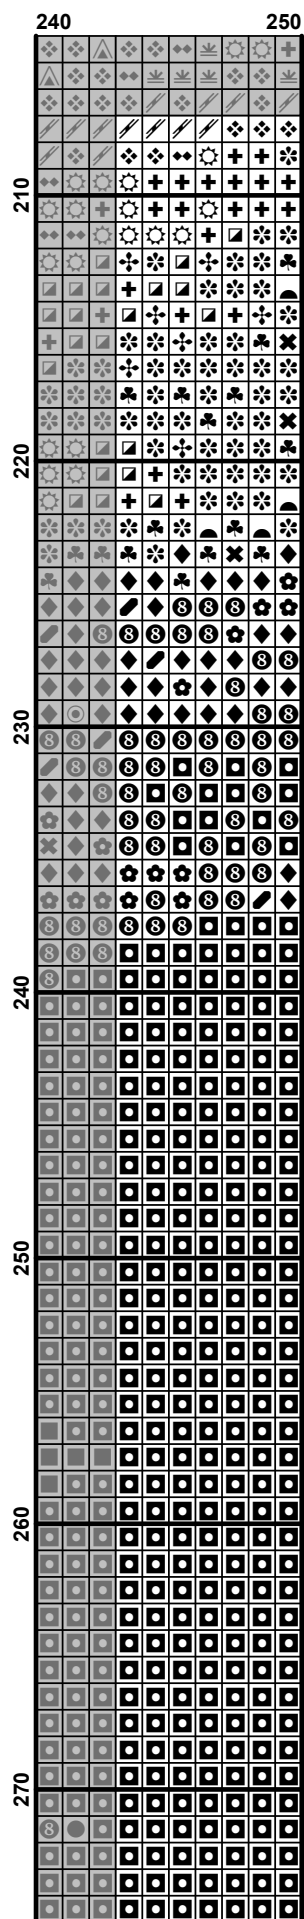

XUMEDA

По картине

"В рывках 2"

Finished Design Size 250w X 350h Stitches

2016 г.

	100	110	120	130	140
140
150
160
170
180
190
200

	150	160	170	180	190
140	✓	✓	✓	✓	✓
141	✓	✓	✓	✓	✓
142	✓	✓	✓	✓	✓
143	✓	✓	✓	✓	✓
144	✓	✓	✓	✓	✓
145	✓	✓	✓	✓	✓
146	✓	✓	✓	✓	✓
147	✓	✓	✓	✓	✓
148	✓	✓	✓	✓	✓
149	✓	✓	✓	✓	✓
150	✓	✓	✓	✓	✓
151	✓	✓	✓	✓	✓
152	✓	✓	✓	✓	✓
153	✓	✓	✓	✓	✓
154	✓	✓	✓	✓	✓
155	✓	✓	✓	✓	✓
156	✓	✓	✓	✓	✓
157	✓	✓	✓	✓	✓
158	✓	✓	✓	✓	✓
159	✓	✓	✓	✓	✓
160	✓	✓	✓	✓	✓
161	✓	✓	✓	✓	✓
162	✓	✓	✓	✓	✓
163	✓	✓	✓	✓	✓
164	✓	✓	✓	✓	✓
165	✓	✓	✓	✓	✓
166	✓	✓	✓	✓	✓
167	✓	✓	✓	✓	✓
168	✓	✓	✓	✓	✓
169	✓	✓	✓	✓	✓
170	✓	✓	✓	✓	✓
171	✓	✓	✓	✓	✓
172	✓	✓	✓	✓	✓
173	✓	✓	✓	✓	✓
174	✓	✓	✓	✓	✓
175	✓	✓	✓	✓	✓
176	✓	✓	✓	✓	✓
177	✓	✓	✓	✓	✓
178	✓	✓	✓	✓	✓
179	✓	✓	✓	✓	✓
180	✓	✓	✓	✓	✓
181	✓	✓	✓	✓	✓
182	✓	✓	✓	✓	✓
183	✓	✓	✓	✓	✓
184	✓	✓	✓	✓	✓
185	✓	✓	✓	✓	✓
186	✓	✓	✓	✓	✓
187	✓	✓	✓	✓	✓
188	✓	✓	✓	✓	✓
189	✓	✓	✓	✓	✓
190	✓	✓	✓	✓	✓
191	✓	✓	✓	✓	✓
192	✓	✓	✓	✓	✓
193	✓	✓	✓	✓	✓
194	✓	✓	✓	✓	✓
195	✓	✓	✓	✓	✓
196	✓	✓	✓	✓	✓
197	✓	✓	✓	✓	✓
198	✓	✓	✓	✓	✓
199	✓	✓	✓	✓	✓
200	✓	✓	✓	✓	✓

Pattern Name: "В лилиях 2"

Company: ХИМЕРА

Fabric: Aida 18, White

250w X 350h Stitches

Size(s) : 18 Count, 35.28w X 49.39h cm

16 Count, 39.69w X 55.56h cm

14 Count, 45.36w X 63.50h cm

25 Count, 25.40w X 35.56h cm