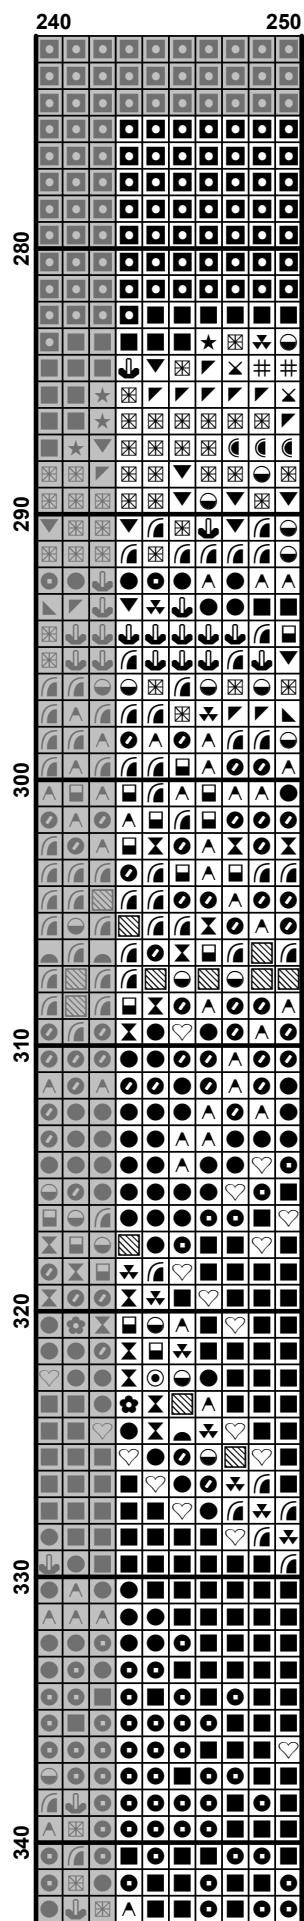

XUMEDA

По картине

"В рывках 2"

Finished Design Size 250w X 350h Stitches

2016 г.

	100	110	120	130	140
140
150
160
170
180
190
200

	150	160	170	180	190
140	✓	✓	✓	✓	✓
141	✓	✓	✓	✓	✓
142	✓	✓	✓	✓	✓
143	✓	✓	✓	✓	✓
144	✓	✓	✓	✓	✓
145	✓	✓	✓	✓	✓
146	✓	✓	✓	✓	✓
147	✓	✓	✓	✓	✓
148	✓	✓	✓	✓	✓
149	✓	✓	✓	✓	✓
150	✓	✓	✓	✓	✓
151	✓	✓	✓	✓	✓
152	✓	✓	✓	✓	✓
153	✓	✓	✓	✓	✓
154	✓	✓	✓	✓	✓
155	✓	✓	✓	✓	✓
156	✓	✓	✓	✓	✓
157	✓	✓	✓	✓	✓
158	✓	✓	✓	✓	✓
159	✓	✓	✓	✓	✓
160	✓	✓	✓	✓	✓
161	✓	✓	✓	✓	✓
162	✓	✓	✓	✓	✓
163	✓	✓	✓	✓	✓
164	✓	✓	✓	✓	✓
165	✓	✓	✓	✓	✓
166	✓	✓	✓	✓	✓
167	✓	✓	✓	✓	✓
168	✓	✓	✓	✓	✓
169	✓	✓	✓	✓	✓
170	✓	✓	✓	✓	✓
171	✓	✓	✓	✓	✓
172	✓	✓	✓	✓	✓
173	✓	✓	✓	✓	✓
174	✓	✓	✓	✓	✓
175	✓	✓	✓	✓	✓
176	✓	✓	✓	✓	✓
177	✓	✓	✓	✓	✓
178	✓	✓	✓	✓	✓
179	✓	✓	✓	✓	✓
180	✓	✓	✓	✓	✓
181	✓	✓	✓	✓	✓
182	✓	✓	✓	✓	✓
183	✓	✓	✓	✓	✓
184	✓	✓	✓	✓	✓
185	✓	✓	✓	✓	✓
186	✓	✓	✓	✓	✓
187	✓	✓	✓	✓	✓
188	✓	✓	✓	✓	✓
189	✓	✓	✓	✓	✓
190	✓	✓	✓	✓	✓
191	✓	✓	✓	✓	✓
192	✓	✓	✓	✓	✓
193	✓	✓	✓	✓	✓
194	✓	✓	✓	✓	✓
195	✓	✓	✓	✓	✓
196	✓	✓	✓	✓	✓
197	✓	✓	✓	✓	✓
198	✓	✓	✓	✓	✓
199	✓	✓	✓	✓	✓
200	✓	✓	✓	✓	✓

Pattern Name: "В лилиях 2"

Company: ХИМЕРА

Fabric: Aida 18, White

250w X 350h Stitches

Size(s) : 18 Count, 35.28w X 49.39h cm

16 Count, 39.69w X 55.56h cm

14 Count, 45.36w X 63.50h cm

25 Count, 25.40w X 35.56h cm