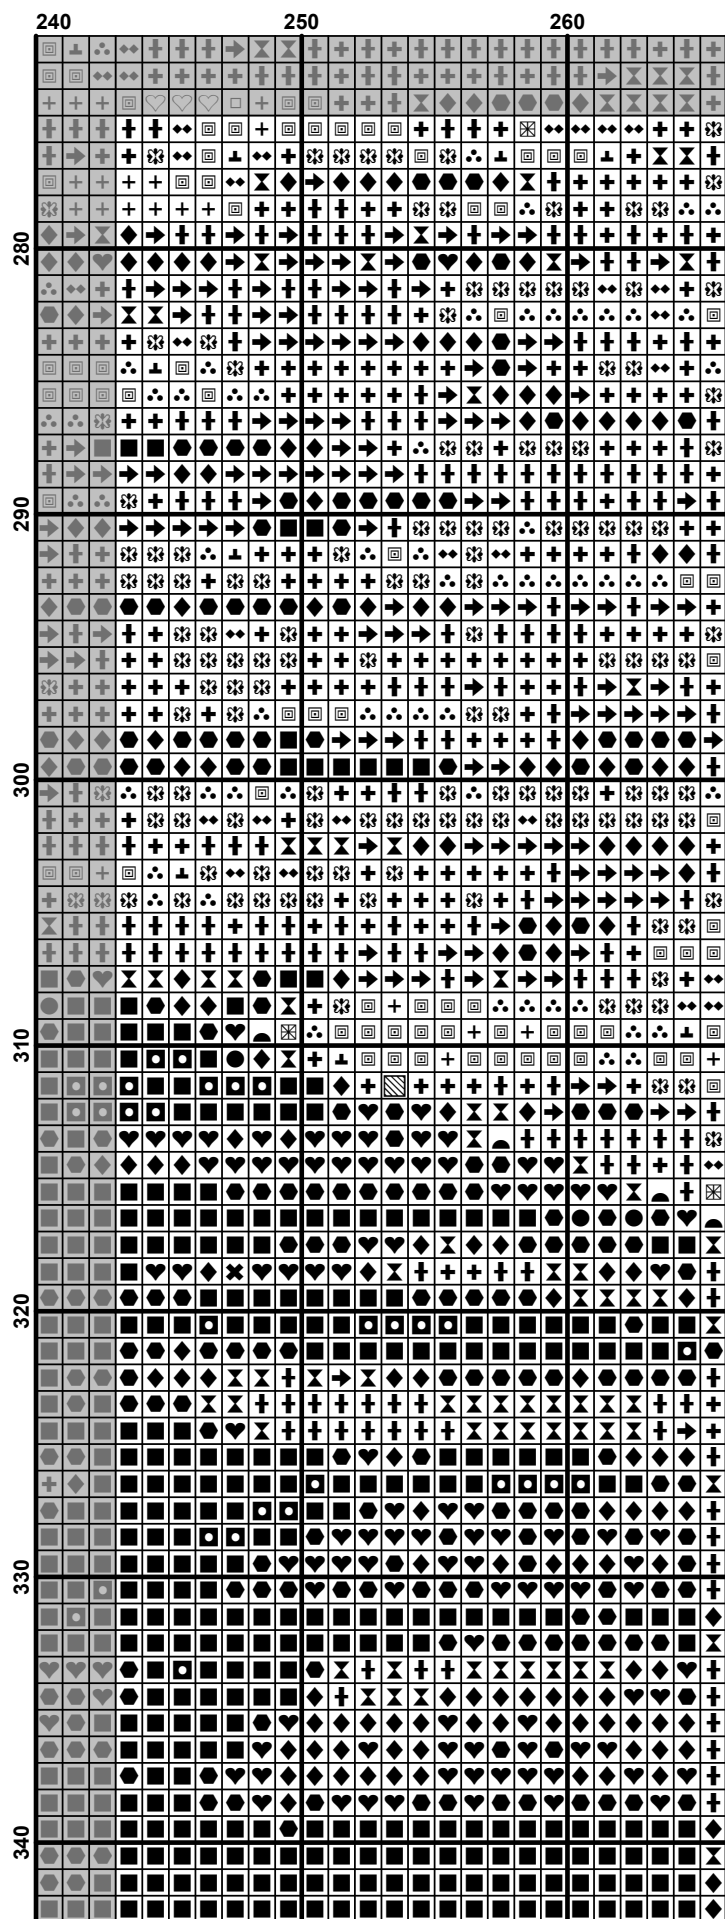

XUMEDA

По картине художника Richard Macneil

"Горожане закусали 10"

Finished Design Size 266w X 350h Stitches

2016 г.

Pattern Name: "Городские зарисовки 10"
Designed By: Richard Macneil
Company: ХИМЕРА
Fabric: Aida 18, White
 266w X 350h Stitches
Size(s): 18 Count, 37.54w X 49.39h cm
 16 Count, 42.23w X 55.56h cm
 14 Count, 48.26w X 63.50h cm
 25 Count, 27.03w X 35.56h cm

Floss Used for Full Stitches:

Symbol	Strands	Type	Number	Color
	2	DMC	152	Shell Pink-MD LT
	4	DMC	209	Lavender-DK
	2	DMC	225	Shell Pink-UL VY LT
	2	DMC	300	Mahogany-VY DK
	2	DMC	310	Black
	2	DMC	317	Pewter Gray
	2	DMC	318	Steel Gray-LT
	2	DMC	327	Lavender-VY DK
	2	DMC	356	Terra Cotta-MD
	2	DMC	413	Pewter Gray-DK
	2	DMC	414	Steel Gray-DK
	2	DMC	415	Pearl Gray
	2	DMC	436	Tan
	2	DMC	522	Fern Green
	2	DMC	524	Fern Green-VY LT
	2	DMC	611	Drab Brown
	2	DMC	612	Drab Brown-LT
	2	DMC	645	Beaver Gray-VY DK
	2	DMC	646	Beaver Gray-DK
	2	DMC	647	Beaver Gray-MD
	2	DMC	648	Beaver Gray-LT
	2	DMC	738	Tan-VY LT
	2	DMC	758	Terra Cotta-VY LT
	2	DMC	779	Cocoa-DK
	2	DMC	819	Baby Pink-LT
	2	DMC	823	Navy Blue-DK
	2	DMC	842	Beige Brown-VY LT
	2	DMC	844	Beaver Brown-UL DK
	2	DMC	902	Antique Mauve-VY DK
	2	DMC	921	Copper
	2	DMC	934	Avocado Green-VY DK
	2	DMC	938	Coffee Brown-UL DK
	2	DMC	939	Navy Blue-VY DK
	2	DMC	951	Tawny-LT
	2	DMC	975	Golden Brown-DK
	2	DMC	976	Golden Brown-MD
	2	DMC	3041	Antique Violet-MD
	2	DMC	3042	Antique Violet-LT
	2	DMC	3371	Black Brown
	2	DMC	3722	Shell Pink-MD
	2	DMC	3743	Antique Violet-VY LT
	2	DMC	3747	Blue Violet-VY LT
	2	DMC	3752	Antique Blue-VY LT
	2	DMC	3756	Baby Blue-UL VY LT
	2	DMC	3768	Gray Green-DK
	2	DMC	3770	Tawny-VY LT
	2	DMC	3774	Desert Sand-VY LT
	2	DMC	3779	Rosewood-UL VY LT