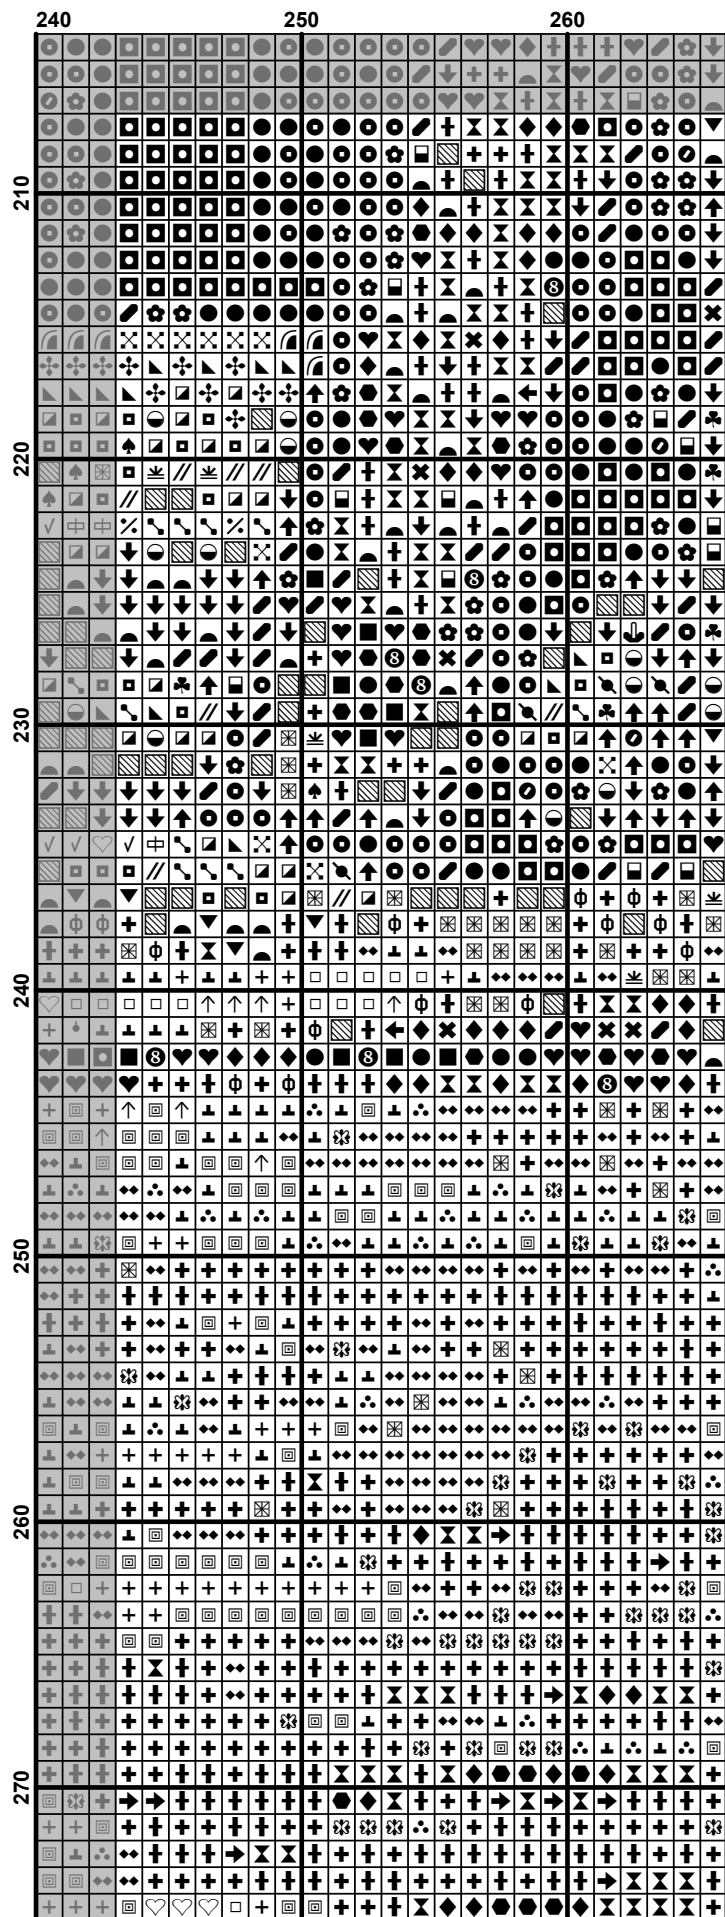

XUMEDA

По картине художника Richard Macneil

"Горожане закусали 10"

Finished Design Size 266w X 350h Stitches

2016 г.

Pattern Name: "Городские зарисовки 10"
Designed By: Richard Macneil
Company: ХИМЕРА
Fabric: Aida 18, White
 266w X 350h Stitches
Size(s): 18 Count, 37.54w X 49.39h cm
 16 Count, 42.23w X 55.56h cm
 14 Count, 48.26w X 63.50h cm
 25 Count, 27.03w X 35.56h cm

Floss Used for Full Stitches:

Symbol	Strands	Type	Number	Color
	2	DMC	152	Shell Pink-MD LT
	4	DMC	209	Lavender-DK
	2	DMC	225	Shell Pink-UL VY LT
	2	DMC	300	Mahogany-VY DK
	2	DMC	310	Black
	2	DMC	317	Pewter Gray
	2	DMC	318	Steel Gray-LT
	2	DMC	327	Lavender-VY DK
	2	DMC	356	Terra Cotta-MD
	2	DMC	413	Pewter Gray-DK
	2	DMC	414	Steel Gray-DK
	2	DMC	415	Pearl Gray
	2	DMC	436	Tan
	2	DMC	522	Fern Green
	2	DMC	524	Fern Green-VY LT
	2	DMC	611	Drab Brown
	2	DMC	612	Drab Brown-LT
	2	DMC	645	Beaver Gray-VY DK
	2	DMC	646	Beaver Gray-DK
	2	DMC	647	Beaver Gray-MD
	2	DMC	648	Beaver Gray-LT
	2	DMC	738	Tan-VY LT
	2	DMC	758	Terra Cotta-VY LT
	2	DMC	779	Cocoa-DK
	2	DMC	819	Baby Pink-LT
	2	DMC	823	Navy Blue-DK
	2	DMC	842	Beige Brown-VY LT
	2	DMC	844	Beaver Brown-UL DK
	2	DMC	902	Antique Mauve-VY DK
	2	DMC	921	Copper
	2	DMC	934	Avocado Green-VY DK
	2	DMC	938	Coffee Brown-UL DK
	2	DMC	939	Navy Blue-VY DK
	2	DMC	951	Tawny-LT
	2	DMC	975	Golden Brown-DK
	2	DMC	976	Golden Brown-MD
	2	DMC	3041	Antique Violet-MD
	2	DMC	3042	Antique Violet-LT
	2	DMC	3371	Black Brown
	2	DMC	3722	Shell Pink-MD
	2	DMC	3743	Antique Violet-VY LT
	2	DMC	3747	Blue Violet-VY LT
	2	DMC	3752	Antique Blue-VY LT
	2	DMC	3756	Baby Blue-UL VY LT
	2	DMC	3768	Gray Green-DK
	2	DMC	3770	Tawny-VY LT
	2	DMC	3774	Desert Sand-VY LT
	2	DMC	3779	Rosewood-UL VY LT