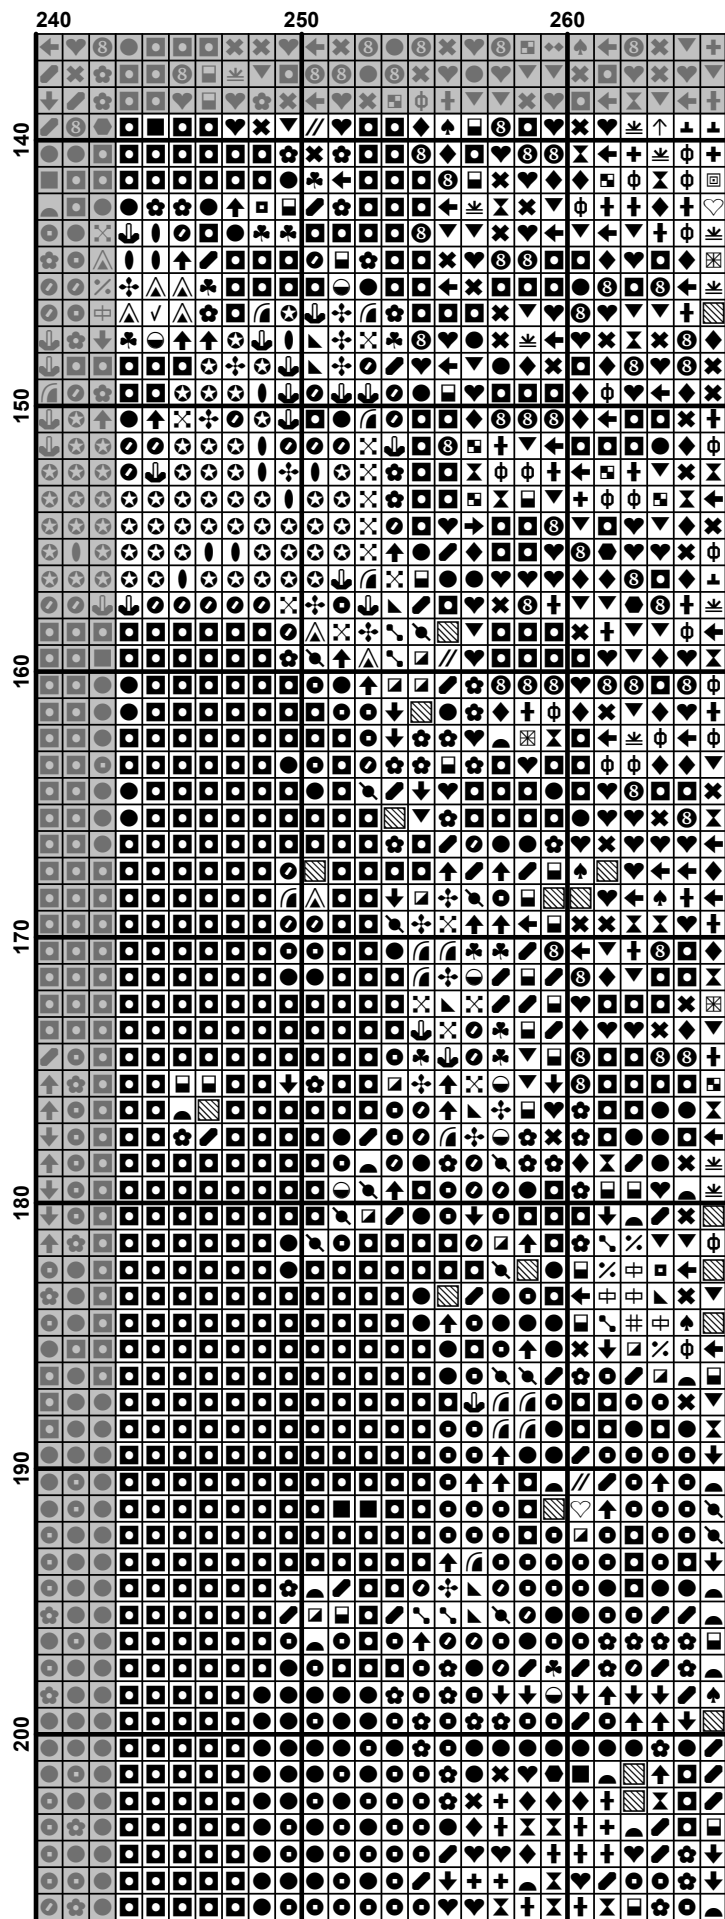

XUMEDA

По картине художника Richard Macneil

"Горожане закусали 10"

Finished Design Size 266w X 350h Stitches

2016 г.

Pattern Name: "Городские зарисовки 10"
Designed By: Richard Macneil
Company: ХИМЕРА
Fabric: Aida 18, White
 266w X 350h Stitches
Size(s): 18 Count, 37.54w X 49.39h cm
 16 Count, 42.23w X 55.56h cm
 14 Count, 48.26w X 63.50h cm
 25 Count, 27.03w X 35.56h cm

Floss Used for Full Stitches:

Symbol	Strands	Type	Number	Color
	2	DMC	152	Shell Pink-MD LT
	4	DMC	209	Lavender-DK
	2	DMC	225	Shell Pink-UL VY LT
	2	DMC	300	Mahogany-VY DK
	2	DMC	310	Black
	2	DMC	317	Pewter Gray
	2	DMC	318	Steel Gray-LT
	2	DMC	327	Lavender-VY DK
	2	DMC	356	Terra Cotta-MD
	2	DMC	413	Pewter Gray-DK
	2	DMC	414	Steel Gray-DK
	2	DMC	415	Pearl Gray
	2	DMC	436	Tan
	2	DMC	522	Fern Green
	2	DMC	524	Fern Green-VY LT
	2	DMC	611	Drab Brown
	2	DMC	612	Drab Brown-LT
	2	DMC	645	Beaver Gray-VY DK
	2	DMC	646	Beaver Gray-DK
	2	DMC	647	Beaver Gray-MD
	2	DMC	648	Beaver Gray-LT
	2	DMC	738	Tan-VY LT
	2	DMC	758	Terra Cotta-VY LT
	2	DMC	779	Cocoa-DK
	2	DMC	819	Baby Pink-LT
	2	DMC	823	Navy Blue-DK
	2	DMC	842	Beige Brown-VY LT
	2	DMC	844	Beaver Brown-UL DK
	2	DMC	902	Antique Mauve-VY DK
	2	DMC	921	Copper
	2	DMC	934	Avocado Green-VY DK
	2	DMC	938	Coffee Brown-UL DK
	2	DMC	939	Navy Blue-VY DK
	2	DMC	951	Tawny-LT
	2	DMC	975	Golden Brown-DK
	2	DMC	976	Golden Brown-MD
	2	DMC	3041	Antique Violet-MD
	2	DMC	3042	Antique Violet-LT
	2	DMC	3371	Black Brown
	2	DMC	3722	Shell Pink-MD
	2	DMC	3743	Antique Violet-VY LT
	2	DMC	3747	Blue Violet-VY LT
	2	DMC	3752	Antique Blue-VY LT
	2	DMC	3756	Baby Blue-UL VY LT
	2	DMC	3768	Gray Green-DK
	2	DMC	3770	Tawny-VY LT
	2	DMC	3774	Desert Sand-VY LT
	2	DMC	3779	Rosewood-UL VY LT