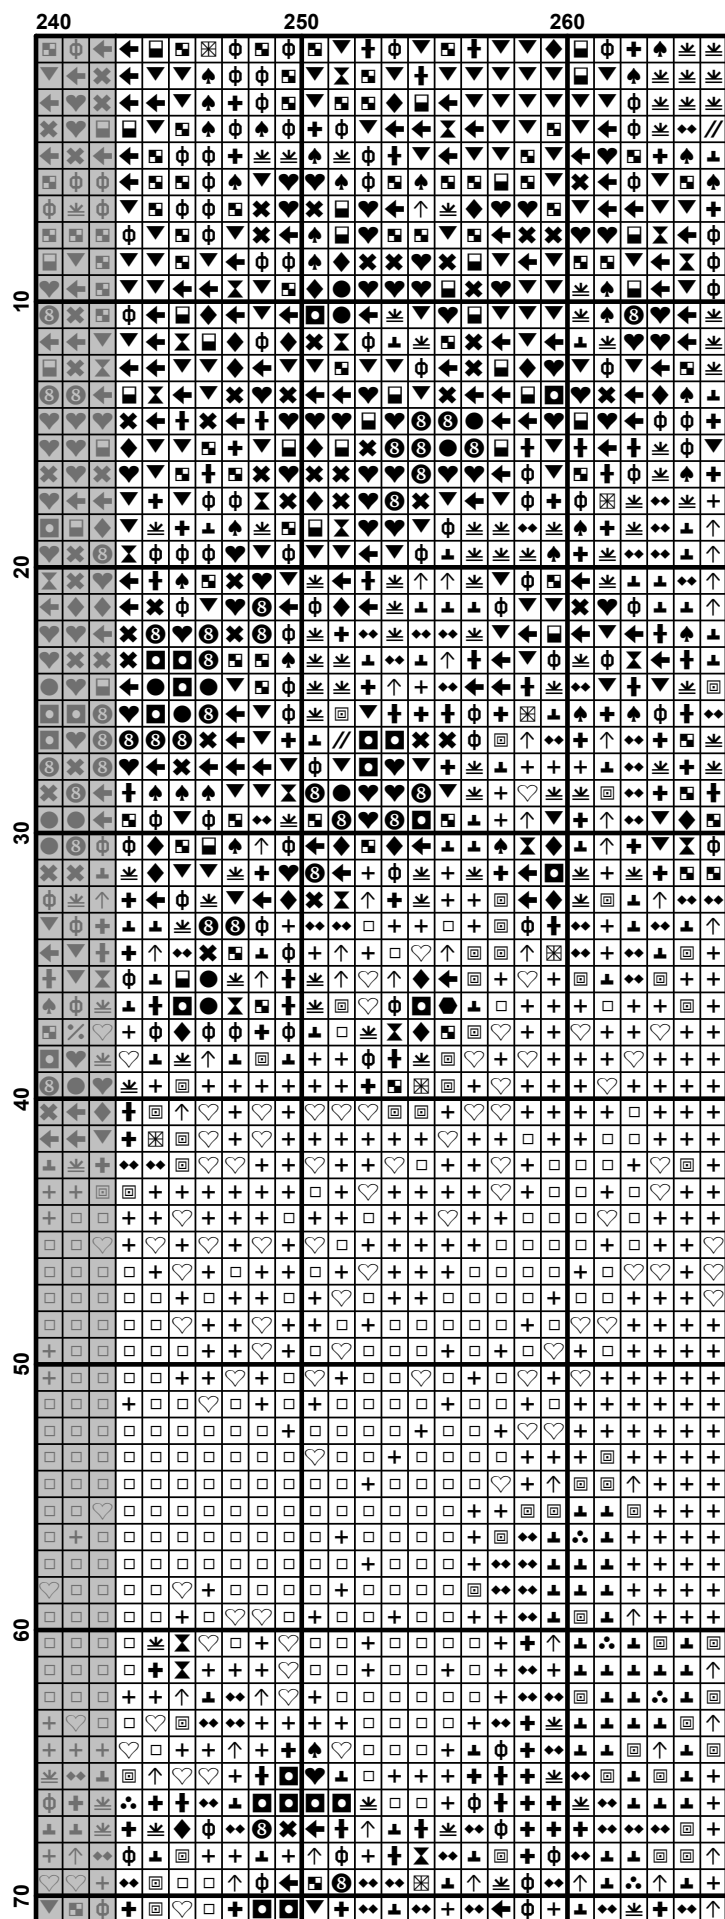

XUMEDA

По картине художника Richard Macneil

"Горожане закусали 10"

Finished Design Size 266w X 350h Stitches

2016 г.

Pattern Name: "Городские зарисовки 10"
Designed By: Richard Macneil
Company: ХИМЕРА
Fabric: Aida 18, White
 266w X 350h Stitches
Size(s): 18 Count, 37.54w X 49.39h cm
 16 Count, 42.23w X 55.56h cm
 14 Count, 48.26w X 63.50h cm
 25 Count, 27.03w X 35.56h cm

Floss Used for Full Stitches:

Symbol	Strands	Type	Number	Color
	2	DMC	152	Shell Pink-MD LT
	4	DMC	209	Lavender-DK
	2	DMC	225	Shell Pink-UL VY LT
	2	DMC	300	Mahogany-VY DK
	2	DMC	310	Black
	2	DMC	317	Pewter Gray
	2	DMC	318	Steel Gray-LT
	2	DMC	327	Lavender-VY DK
	2	DMC	356	Terra Cotta-MD
	2	DMC	413	Pewter Gray-DK
	2	DMC	414	Steel Gray-DK
	2	DMC	415	Pearl Gray
	2	DMC	436	Tan
	2	DMC	522	Fern Green
	2	DMC	524	Fern Green-VY LT
	2	DMC	611	Drab Brown
	2	DMC	612	Drab Brown-LT
	2	DMC	645	Beaver Gray-VY DK
	2	DMC	646	Beaver Gray-DK
	2	DMC	647	Beaver Gray-MD
	2	DMC	648	Beaver Gray-LT
	2	DMC	738	Tan-VY LT
	2	DMC	758	Terra Cotta-VY LT
	2	DMC	779	Cocoa-DK
	2	DMC	819	Baby Pink-LT
	2	DMC	823	Navy Blue-DK
	2	DMC	842	Beige Brown-VY LT
	2	DMC	844	Beaver Brown-UL DK
	2	DMC	902	Antique Mauve-VY DK
	2	DMC	921	Copper
	2	DMC	934	Avocado Green-VY DK
	2	DMC	938	Coffee Brown-UL DK
	2	DMC	939	Navy Blue-VY DK
	2	DMC	951	Tawny-LT
	2	DMC	975	Golden Brown-DK
	2	DMC	976	Golden Brown-MD
	2	DMC	3041	Antique Violet-MD
	2	DMC	3042	Antique Violet-LT
	2	DMC	3371	Black Brown
	2	DMC	3722	Shell Pink-MD
	2	DMC	3743	Antique Violet-VY LT
	2	DMC	3747	Blue Violet-VY LT
	2	DMC	3752	Antique Blue-VY LT
	2	DMC	3756	Baby Blue-UL VY LT
	2	DMC	3768	Gray Green-DK
	2	DMC	3770	Tawny-VY LT
	2	DMC	3774	Desert Sand-VY LT
	2	DMC	3779	Rosewood-UL VY LT