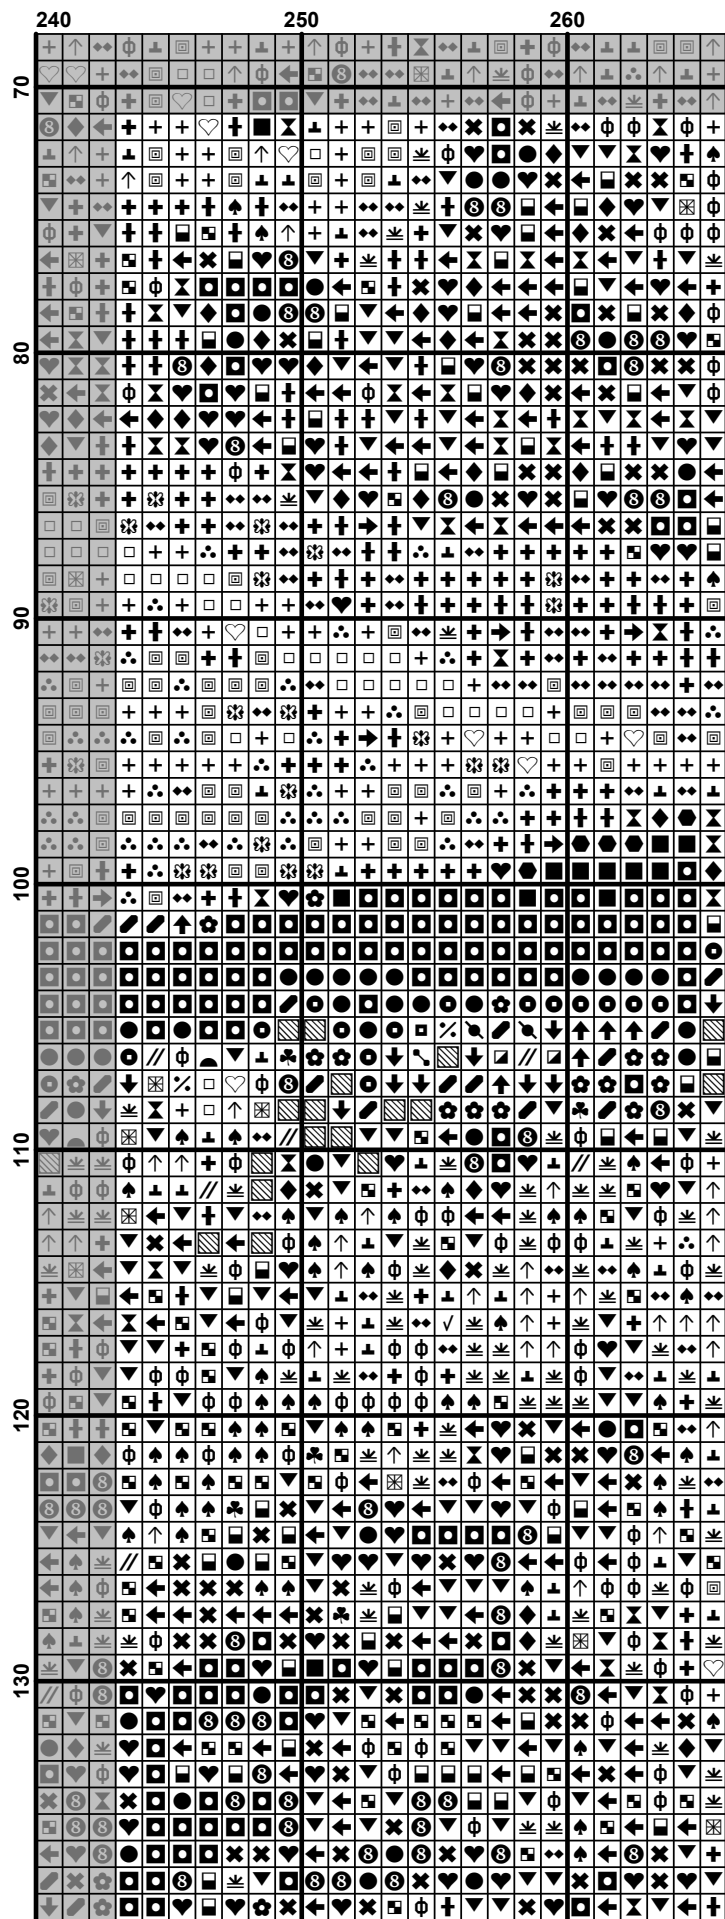

XUMEDA

По картине художника Richard Macneil

"Горожане закусали 10"

Finished Design Size 266w X 350h Stitches

2016 г.

Pattern Name: "Городские зарисовки 10"
Designed By: Richard Macneil
Company: ХИМЕРА
Fabric: Aida 18, White
 266w X 350h Stitches
Size(s): 18 Count, 37.54w X 49.39h cm
 16 Count, 42.23w X 55.56h cm
 14 Count, 48.26w X 63.50h cm
 25 Count, 27.03w X 35.56h cm

Floss Used for Full Stitches:

Symbol	Strands	Type	Number	Color
	2	DMC	152	Shell Pink-MD LT
	4	DMC	209	Lavender-DK
	2	DMC	225	Shell Pink-UL VY LT
	2	DMC	300	Mahogany-VY DK
	2	DMC	310	Black
	2	DMC	317	Pewter Gray
	2	DMC	318	Steel Gray-LT
	2	DMC	327	Lavender-VY DK
	2	DMC	356	Terra Cotta-MD
	2	DMC	413	Pewter Gray-DK
	2	DMC	414	Steel Gray-DK
	2	DMC	415	Pearl Gray
	2	DMC	436	Tan
	2	DMC	522	Fern Green
	2	DMC	524	Fern Green-VY LT
	2	DMC	611	Drab Brown
	2	DMC	612	Drab Brown-LT
	2	DMC	645	Beaver Gray-VY DK
	2	DMC	646	Beaver Gray-DK
	2	DMC	647	Beaver Gray-MD
	2	DMC	648	Beaver Gray-LT
	2	DMC	738	Tan-VY LT
	2	DMC	758	Terra Cotta-VY LT
	2	DMC	779	Cocoa-DK
	2	DMC	819	Baby Pink-LT
	2	DMC	823	Navy Blue-DK
	2	DMC	842	Beige Brown-VY LT
	2	DMC	844	Beaver Brown-UL DK
	2	DMC	902	Antique Mauve-VY DK
	2	DMC	921	Copper
	2	DMC	934	Avocado Green-VY DK
	2	DMC	938	Coffee Brown-UL DK
	2	DMC	939	Navy Blue-VY DK
	2	DMC	951	Tawny-LT
	2	DMC	975	Golden Brown-DK
	2	DMC	976	Golden Brown-MD
	2	DMC	3041	Antique Violet-MD
	2	DMC	3042	Antique Violet-LT
	2	DMC	3371	Black Brown
	2	DMC	3722	Shell Pink-MD
	2	DMC	3743	Antique Violet-VY LT
	2	DMC	3747	Blue Violet-VY LT
	2	DMC	3752	Antique Blue-VY LT
	2	DMC	3756	Baby Blue-UL VY LT
	2	DMC	3768	Gray Green-DK
	2	DMC	3770	Tawny-VY LT
	2	DMC	3774	Desert Sand-VY LT
	2	DMC	3779	Rosewood-UL VY LT