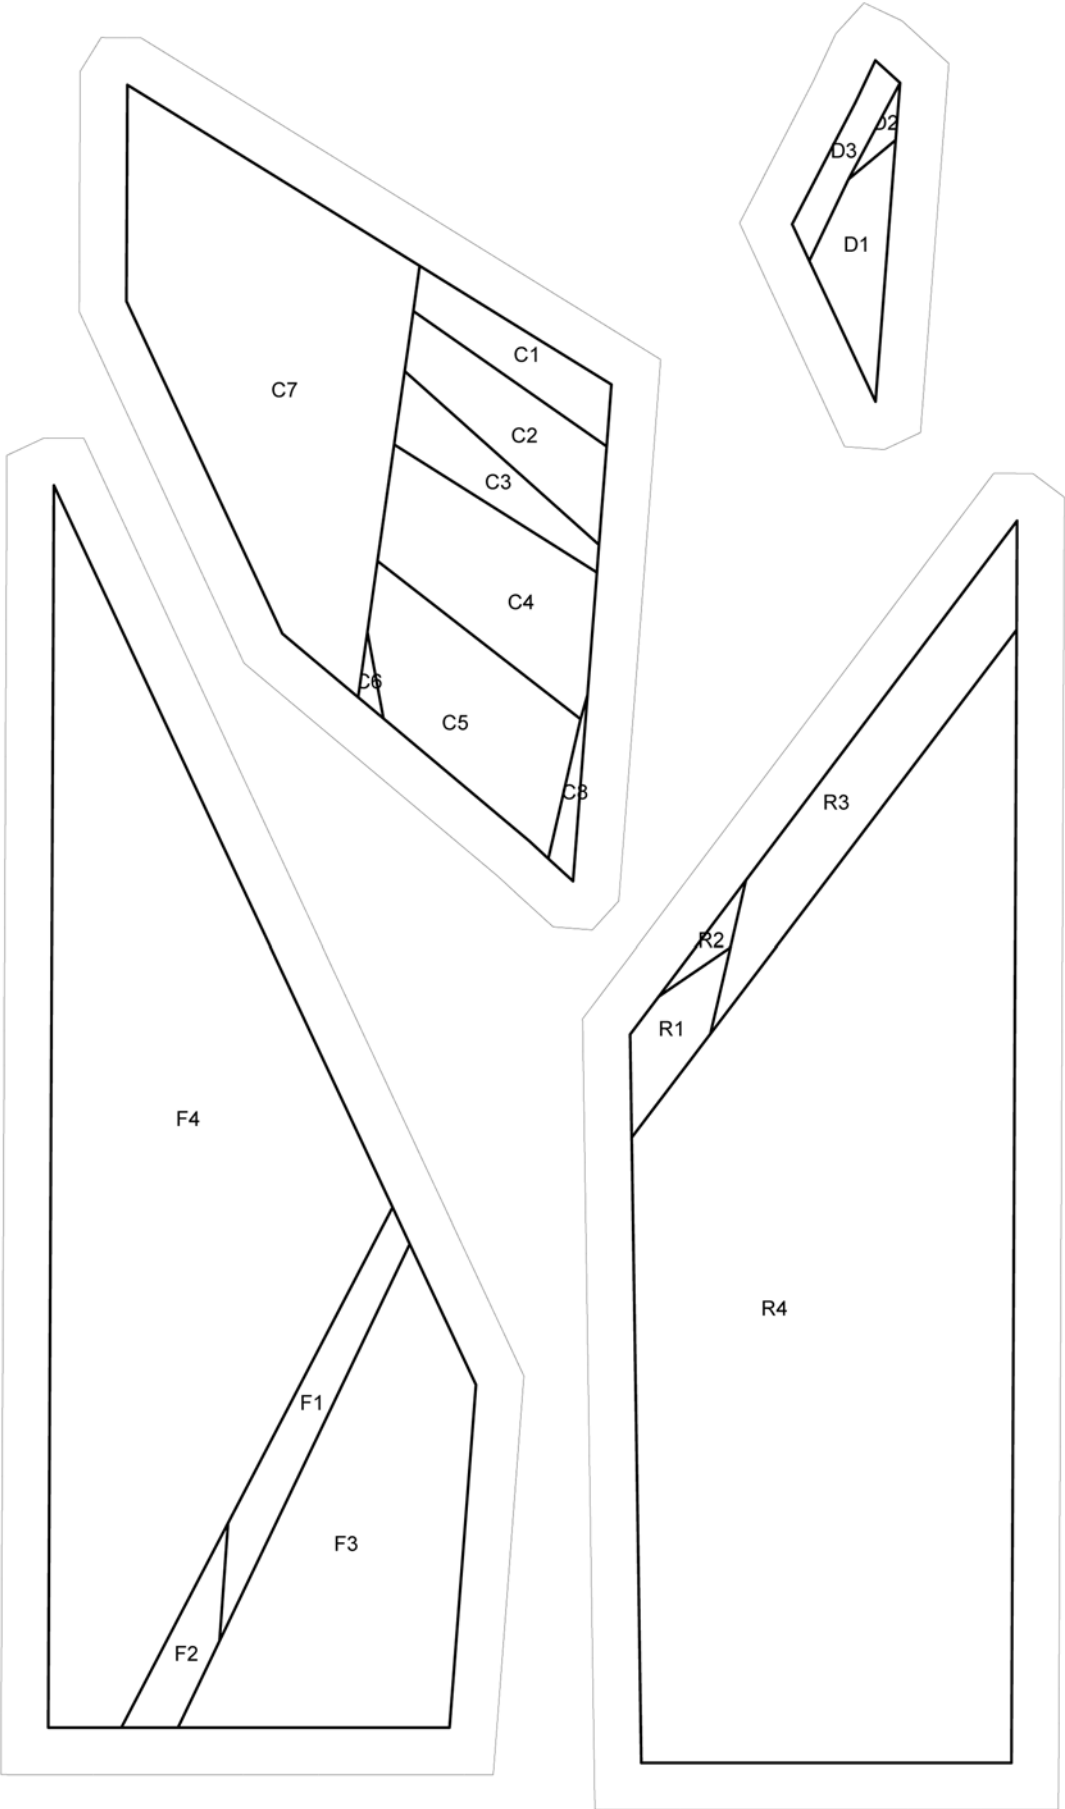

for personal use only ©2013 shape-moth.blogspot.com