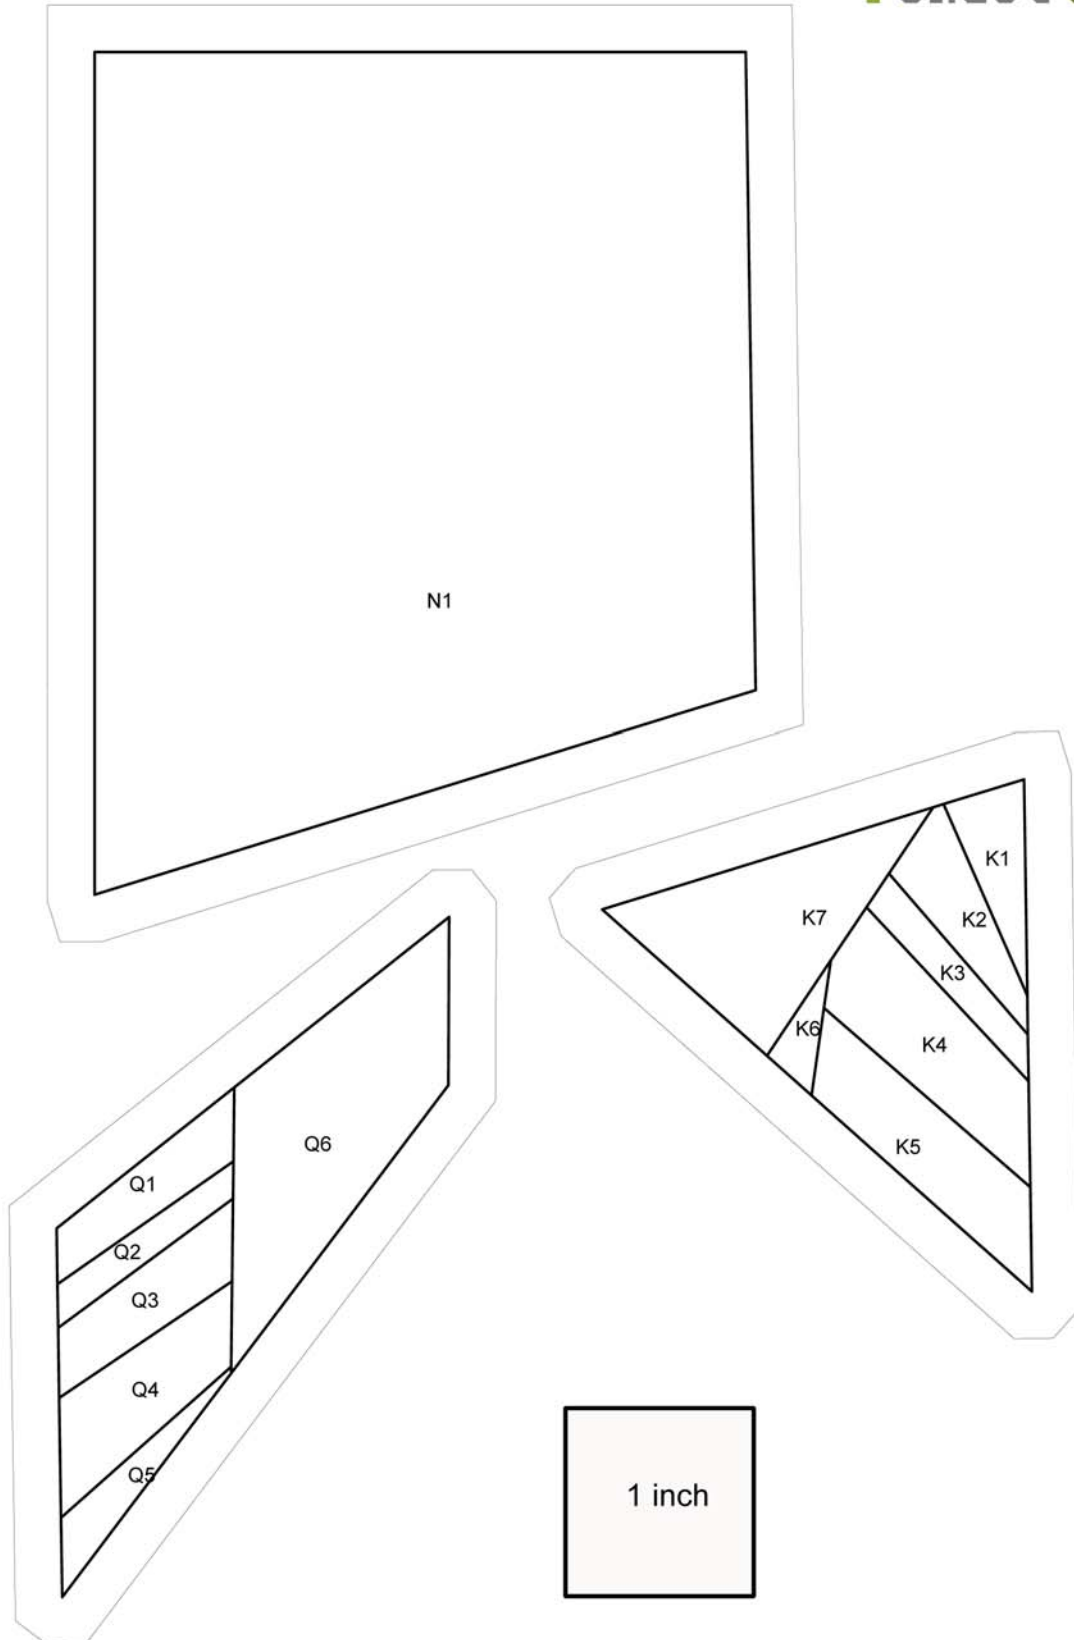

Feathers

PP block (12"x12") designed by ShapeMoth

for personal use only

©2013 shape-moth.blogspot.com

for personal use only ©2013 shape-moth.blogspot.com

for personal use only ©2013 shape-moth.blogspot.com