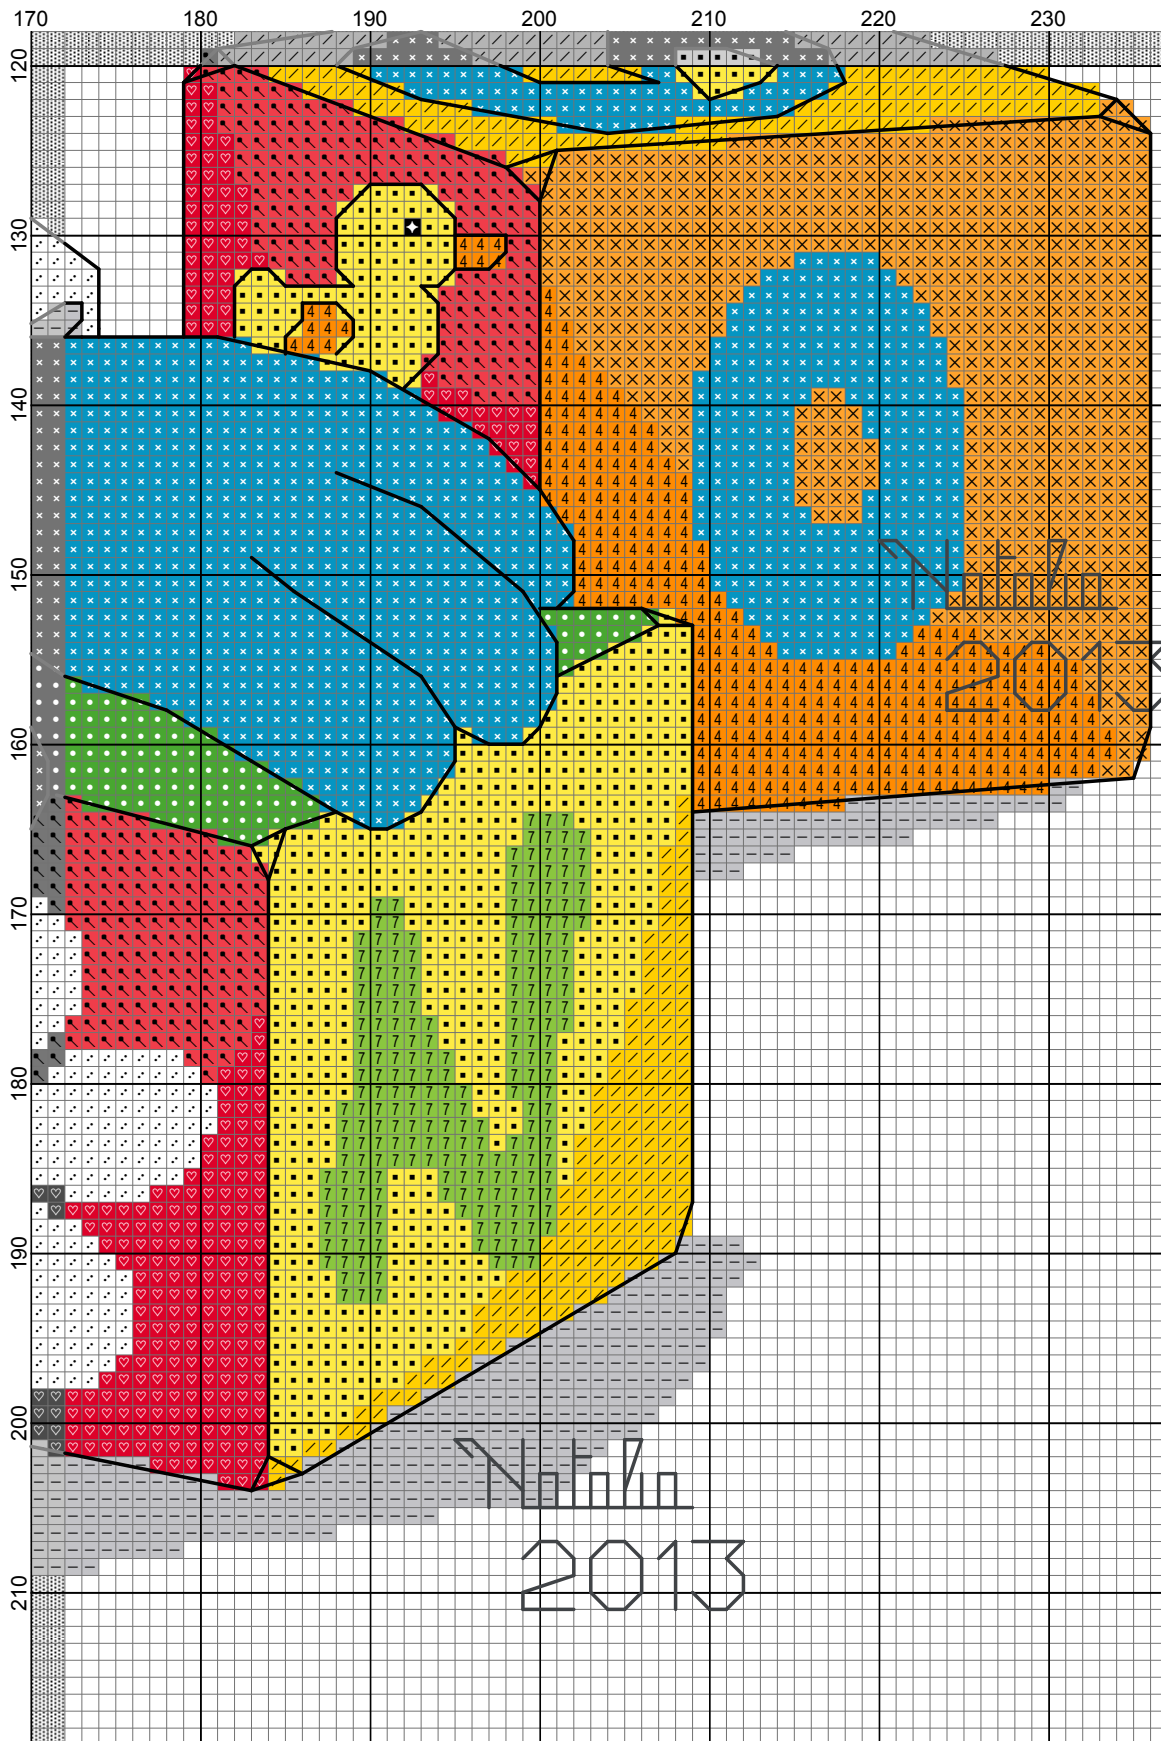

Puffo cubi 235x219 by Natalia

- Legend:
-  DMC-3801
  -  DMC-666
  -  DMC-809
  -  DMC-799
  -  DMC-3843
  -  DMC-702
  -  DMC-906
  -  DMC-307
  -  DMC-444
  -  DMC-741
  -  DMC-971
  -  DMC-White
  -  DMC-415
  -  DMC-310
- Backstitches:
-  DMC-413
  -  DMC-310

# Puffo cubi 235x219

---

**Author:** Natalia  
**Company:** Natalia  
**Copyright:** www.creazioni-natalia.blogspot.com  
**Website:** www.creazioni-natalia.blogspot.com  
**Grid Size:** 237W x 219H  
**Design Area:** 42,82 cm x 39,37 cm (236 x 217 stitches)

## Legend:

 [2] DMC 3801 christmas red - lt  
 [2] DMC 666 christmas red - br  
 [2] DMC 809 delft blue  
 [2] DMC 799 delft blue - md  
 [2] DMC 3843 electric blue

 [2] DMC 702 kelly green  
 [2] DMC 906 parrot green - md  
 [2] DMC 307 lemon  
 [2] DMC 444 lemon - dk  
 [2] DMC 741 tangerine - md

## Backstitch Lines:

 DMC-413 pewter gray - dk

 DMC-310 black