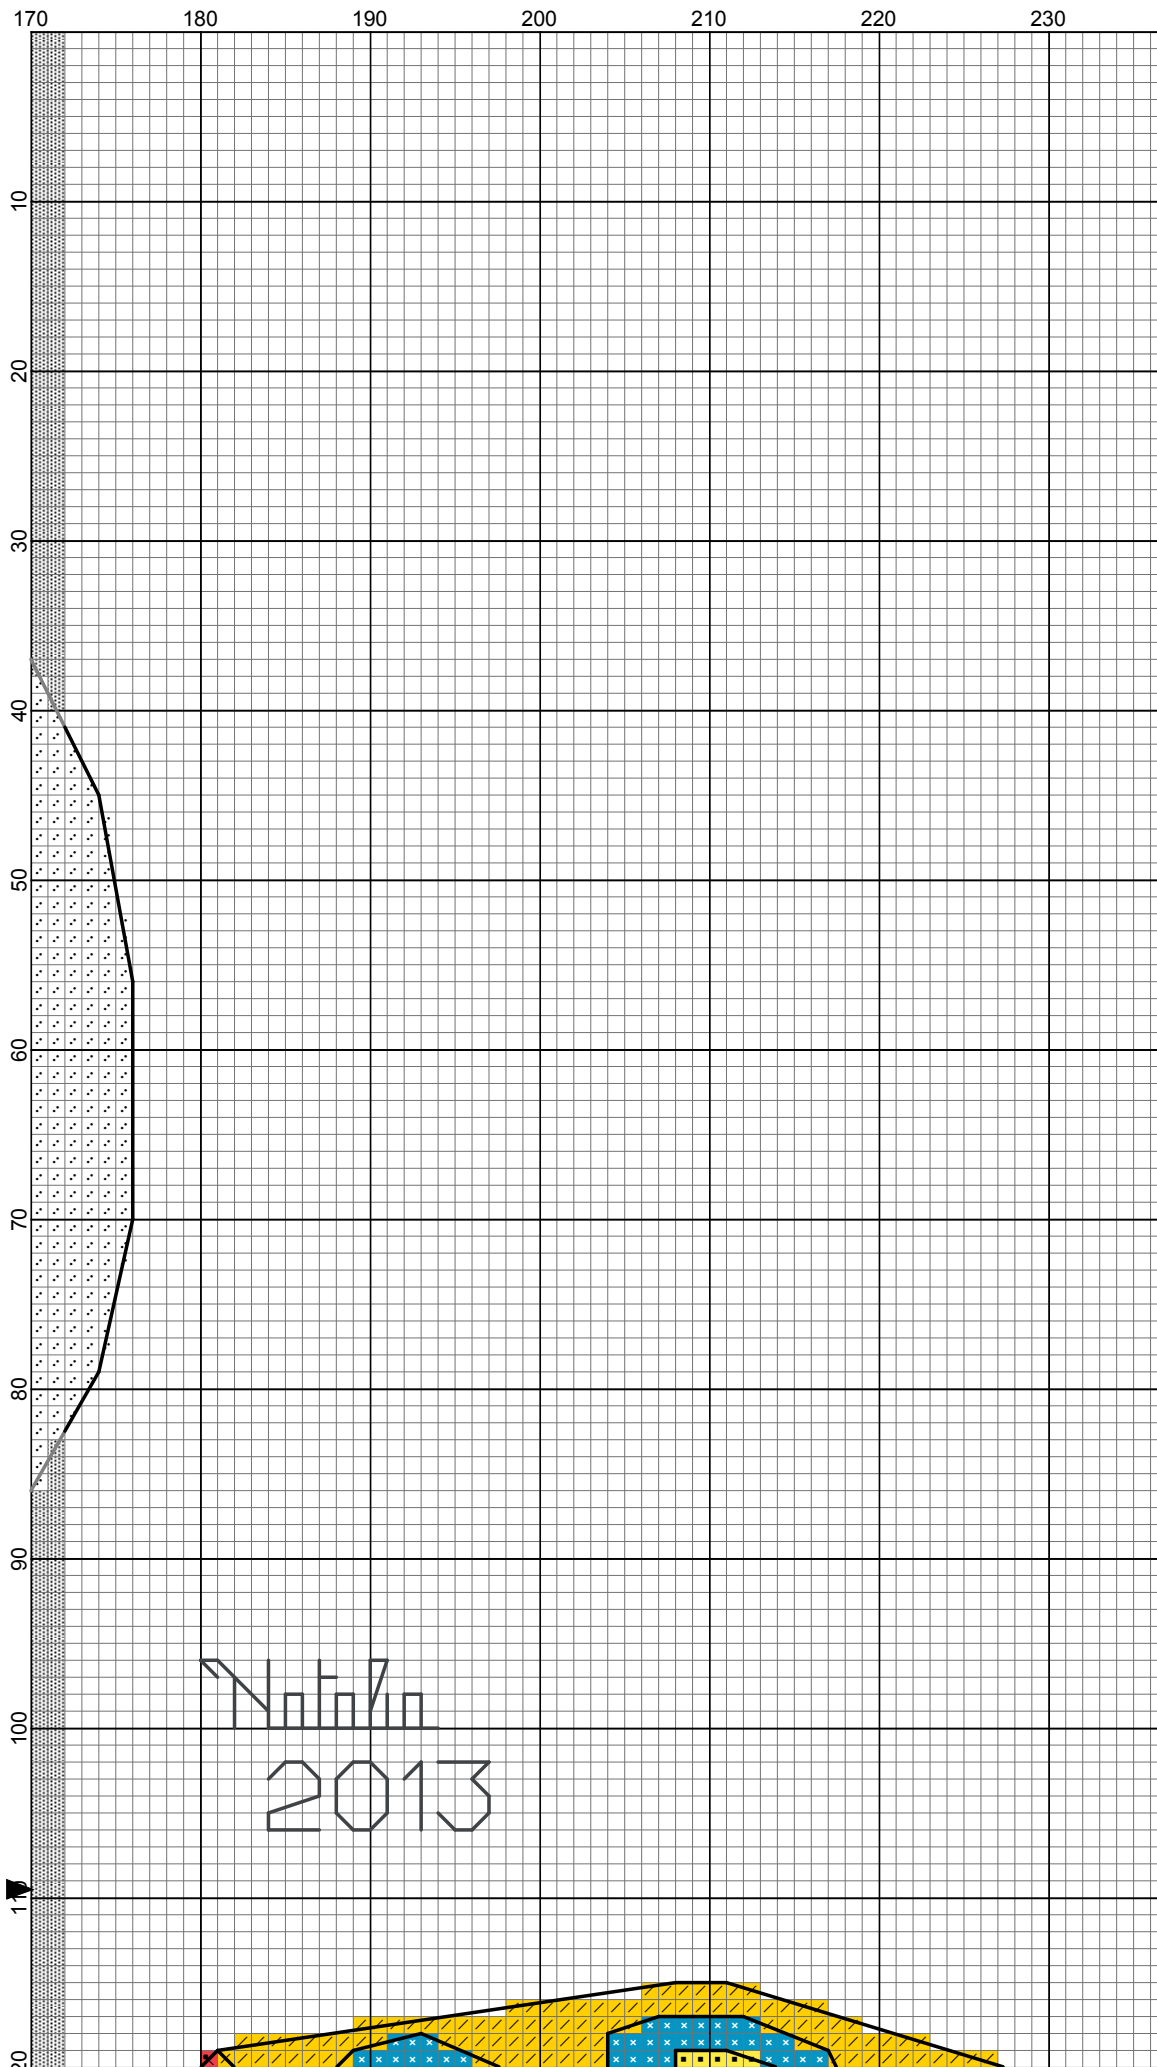

Puffo cubi 235x219 by Natalia

- Legend:
-  DMC-3801
  -  DMC-666
  -  DMC-809
  -  DMC-799
  -  DMC-3843
  -  DMC-702
  -  DMC-906
  -  DMC-307
  -  DMC-444
  -  DMC-741
  -  DMC-971
  -  DMC-White
  -  DMC-415
  -  DMC-310
- Backstitches:
-  DMC-413
  -  DMC-310

# Puffo cubi 235x219

---

**Author:** Natalia  
**Company:** Natalia  
**Copyright:** www.creazioni-natalia.blogspot.com  
**Website:** www.creazioni-natalia.blogspot.com  
**Grid Size:** 237W x 219H  
**Design Area:** 42,82 cm x 39,37 cm (236 x 217 stitches)