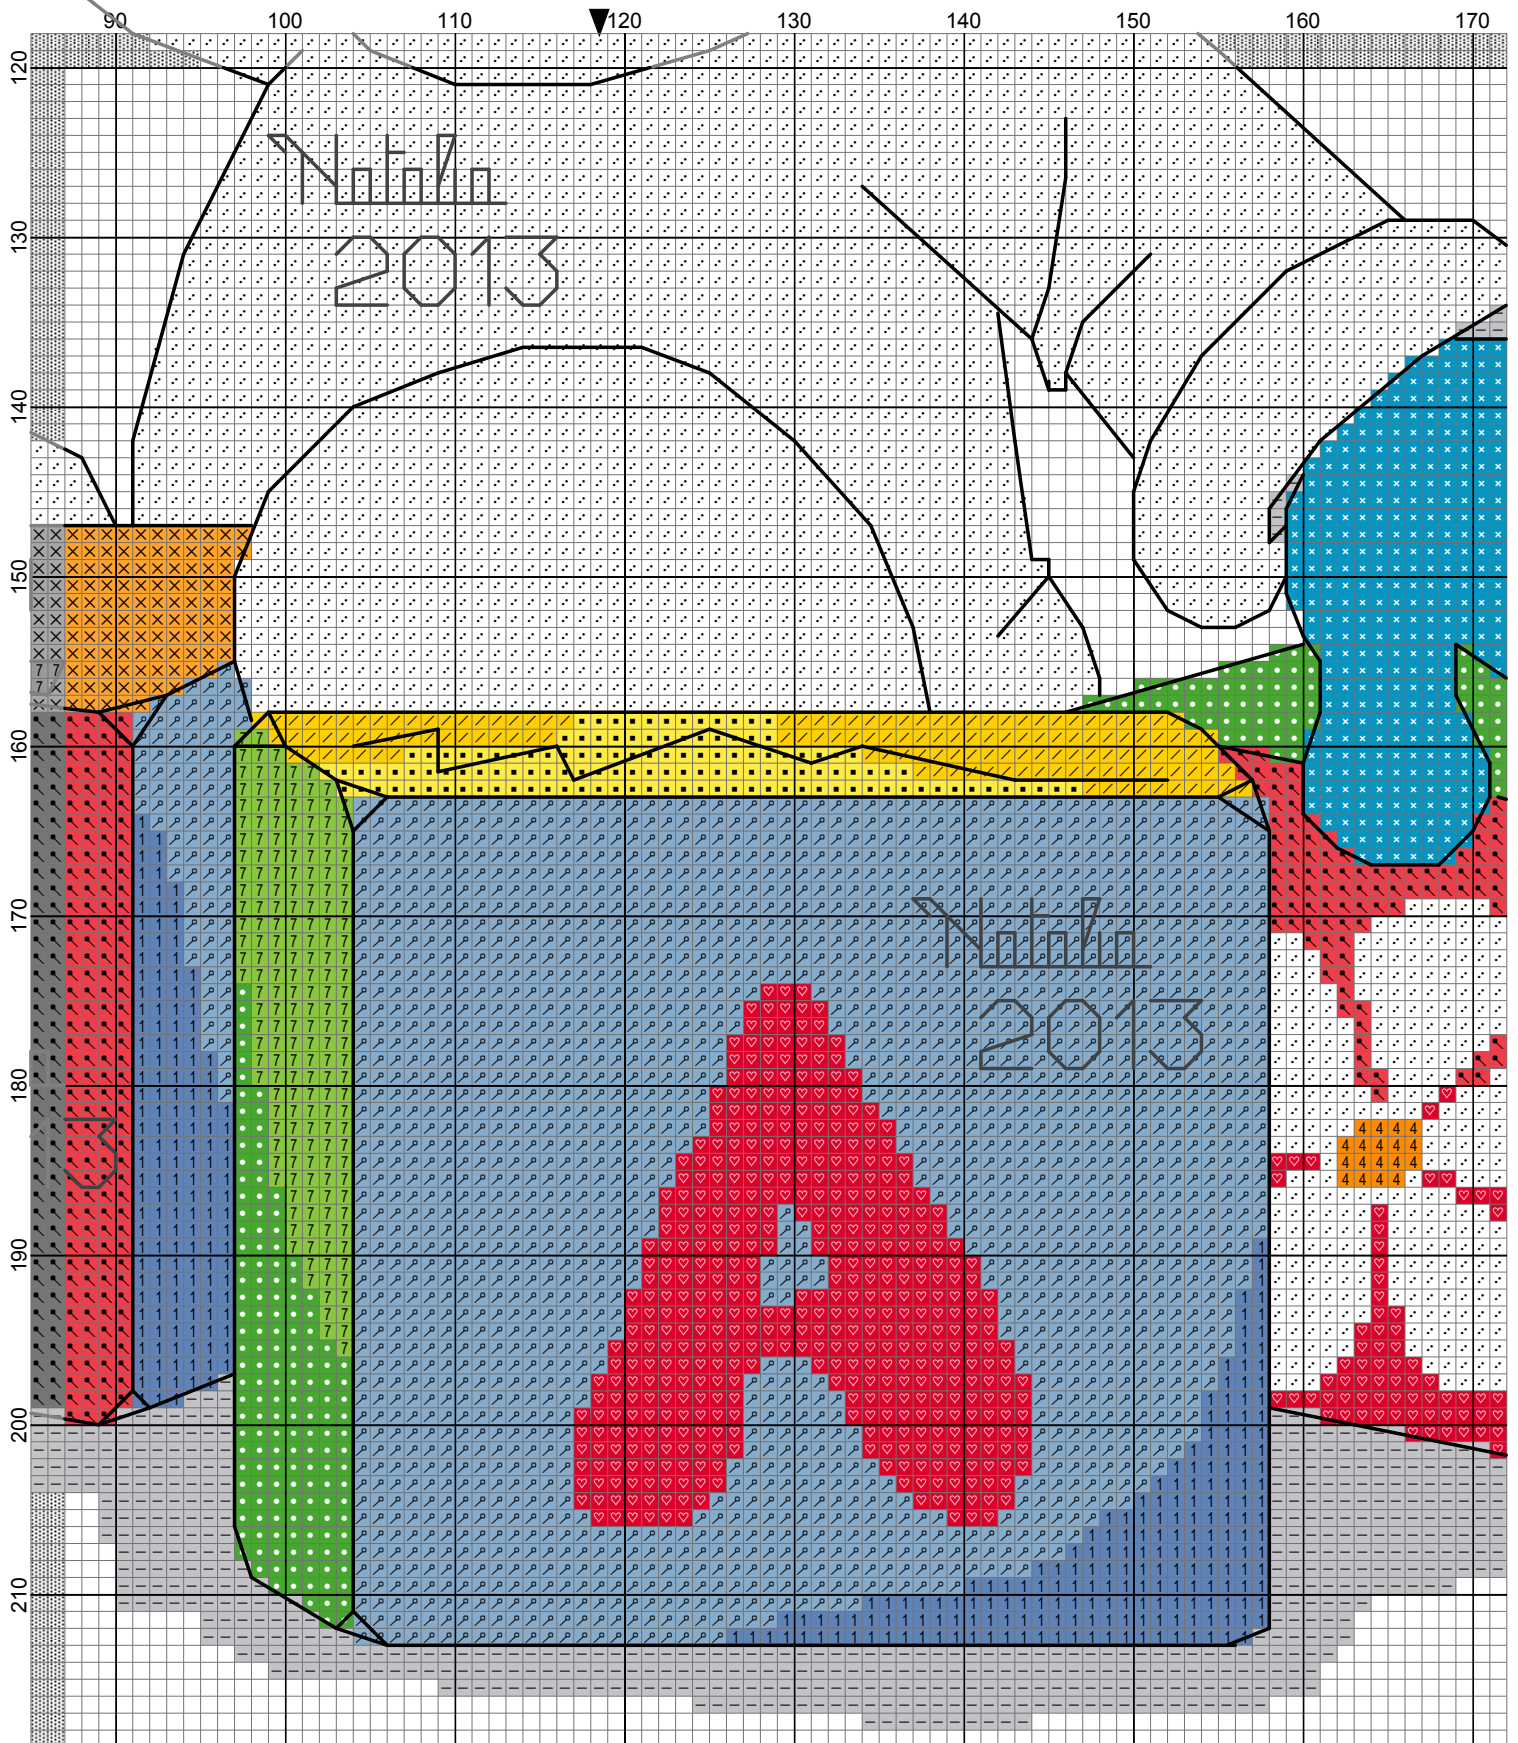

Puffo cubi 235x219 by Natalia

- Legend:
-  DMC-3801
  -  DMC-666
  -  DMC-809
  -  DMC-799
  -  DMC-3843
  -  DMC-702
  -  DMC-906
  -  DMC-307
  -  DMC-444
  -  DMC-741
  -  DMC-971
  -  DMC-White
  -  DMC-415
  -  DMC-310
- Backstitches:
-  DMC-413
  -  DMC-310

# Puffo cubi 235x219

---

**Author:** Natalia  
**Company:** Natalia  
**Copyright:** www.creazioni-natalia.blogspot.com  
**Website:** www.creazioni-natalia.blogspot.com  
**Grid Size:** 237W x 219H  
**Design Area:** 42,82 cm x 39,37 cm (236 x 217 stitches)

## Legend:

 [2] DMC 3801 christmas red - lt  
 [2] DMC 666 christmas red - br  
 [2] DMC 809 delft blue  
 [2] DMC 799 delft blue - md  
 [2] DMC 3843 electric blue

 [2] DMC 702 kelly green  
 [2] DMC 906 parrot green - md  
 [2] DMC 307 lemon  
 [2] DMC 444 lemon - dk  
 [2] DMC 741 tangerine - md

## Backstitch Lines:

 DMC-413 pewter gray - dk

 DMC-310 black