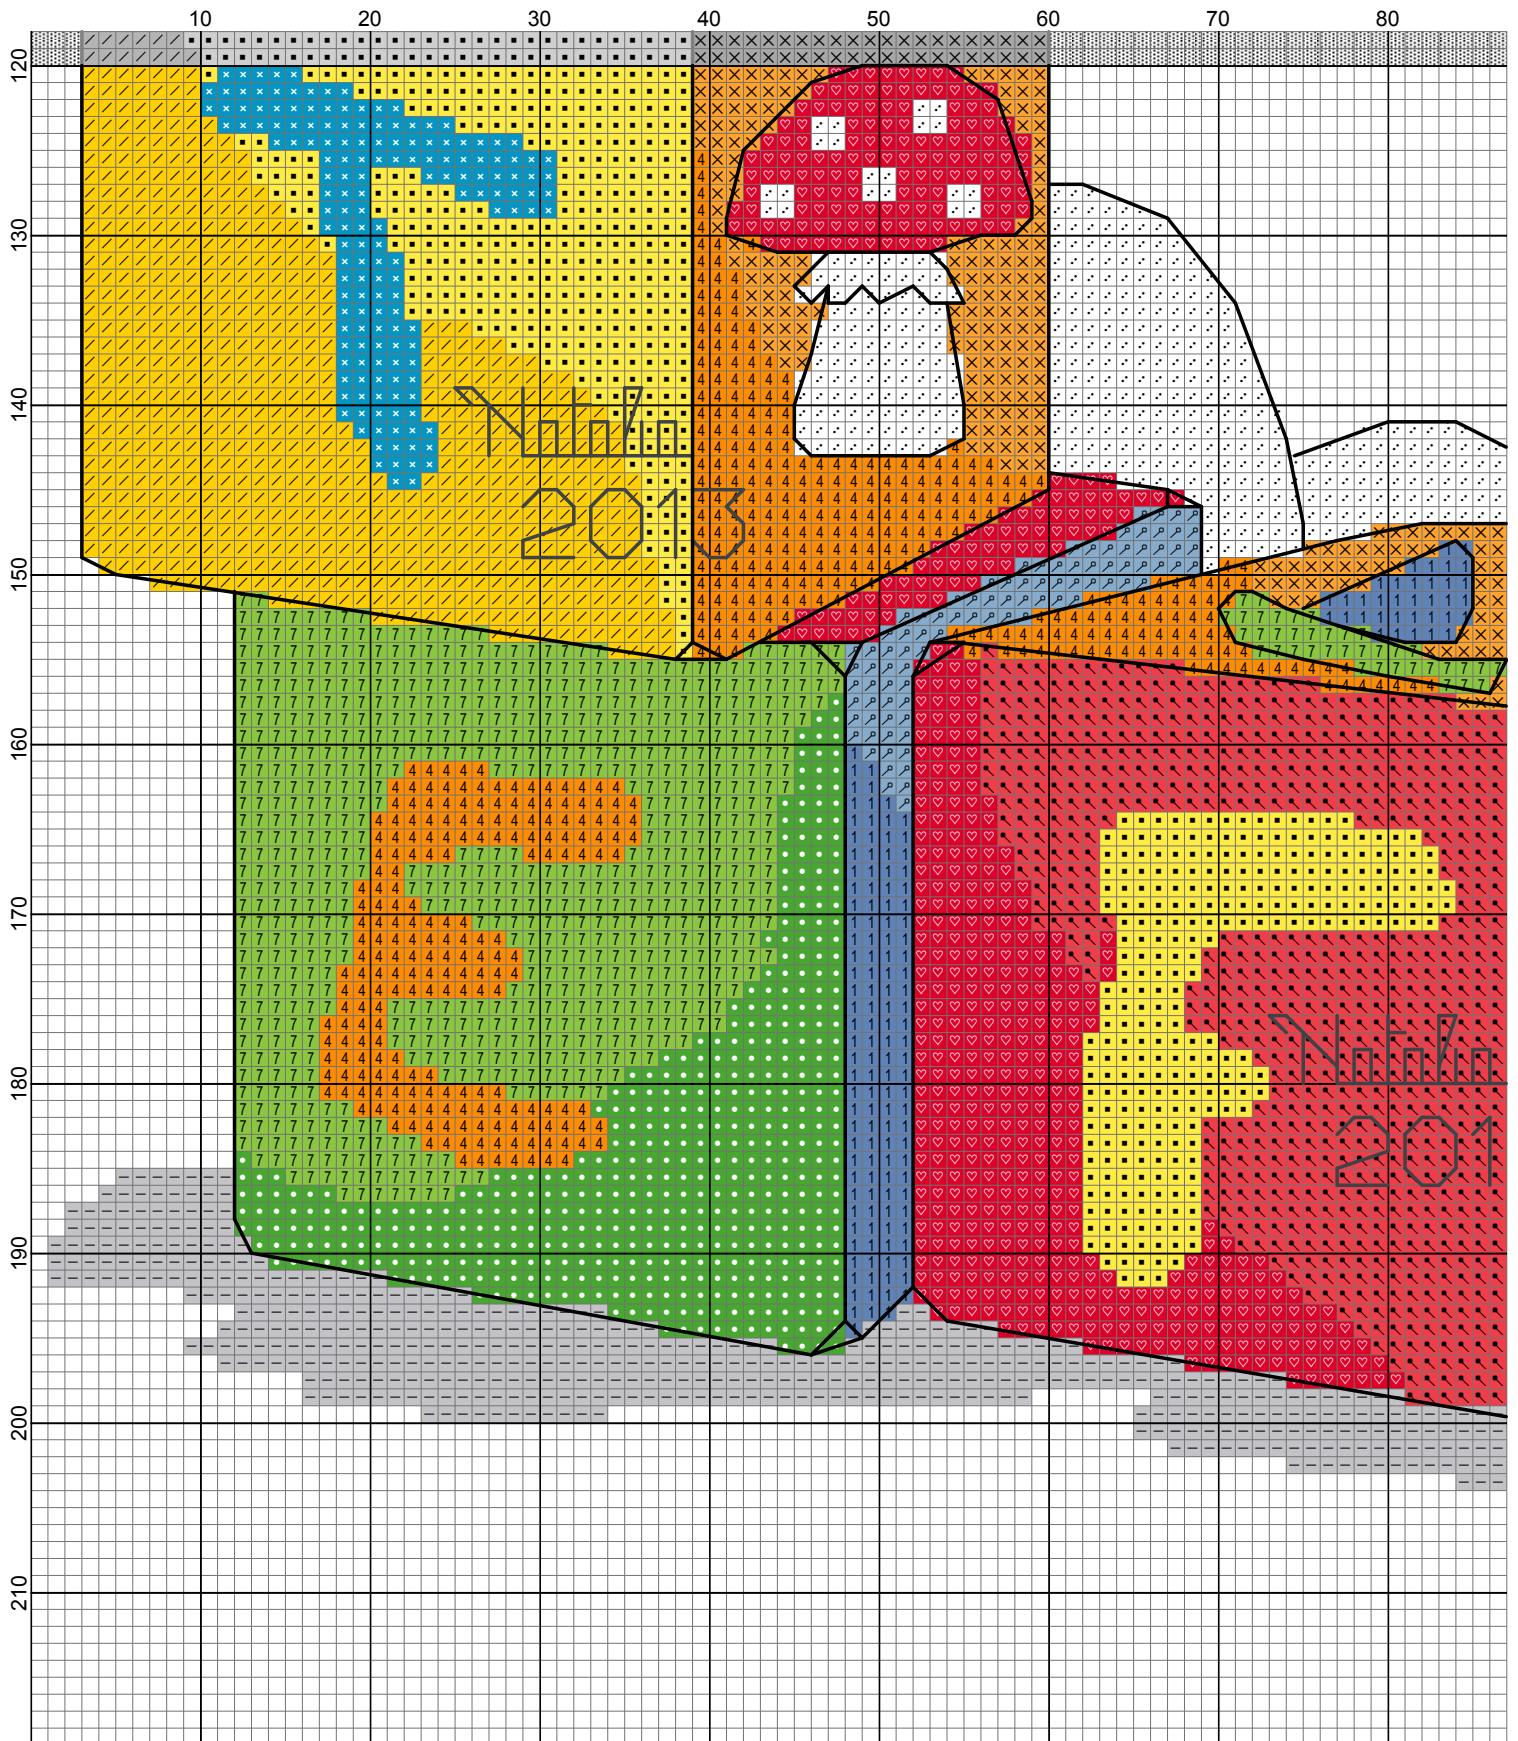

Puffo cubi 235x219 by Natalia

- Legend:
-  DMC-3801
  -  DMC-666
  -  DMC-809
  -  DMC-799
  -  DMC-3843
  -  DMC-702
  -  DMC-906
  -  DMC-307
  -  DMC-444
  -  DMC-741
  -  DMC-971
  -  DMC-White
  -  DMC-415
  -  DMC-310
- Backstitches:
-  DMC-413
  -  DMC-310

# Puffo cubi 235x219

---

**Author:** Natalia  
**Company:** Natalia  
**Copyright:** www.creazioni-natalia.blogspot.com  
**Website:** www.creazioni-natalia.blogspot.com  
**Grid Size:** 237W x 219H  
**Design Area:** 42,82 cm x 39,37 cm (236 x 217 stitches)

## Legend:

 [2] DMC 3801 christmas red - lt  
 [2] DMC 666 christmas red - br  
 [2] DMC 809 delft blue  
 [2] DMC 799 delft blue - md  
 [2] DMC 3843 electric blue

 [2] DMC 702 kelly green  
 [2] DMC 906 parrot green - md  
 [2] DMC 307 lemon  
 [2] DMC 444 lemon - dk  
 [2] DMC 741 tangerine - md

## Backstitch Lines:

 DMC-413 pewter gray - dk

 DMC-310 black