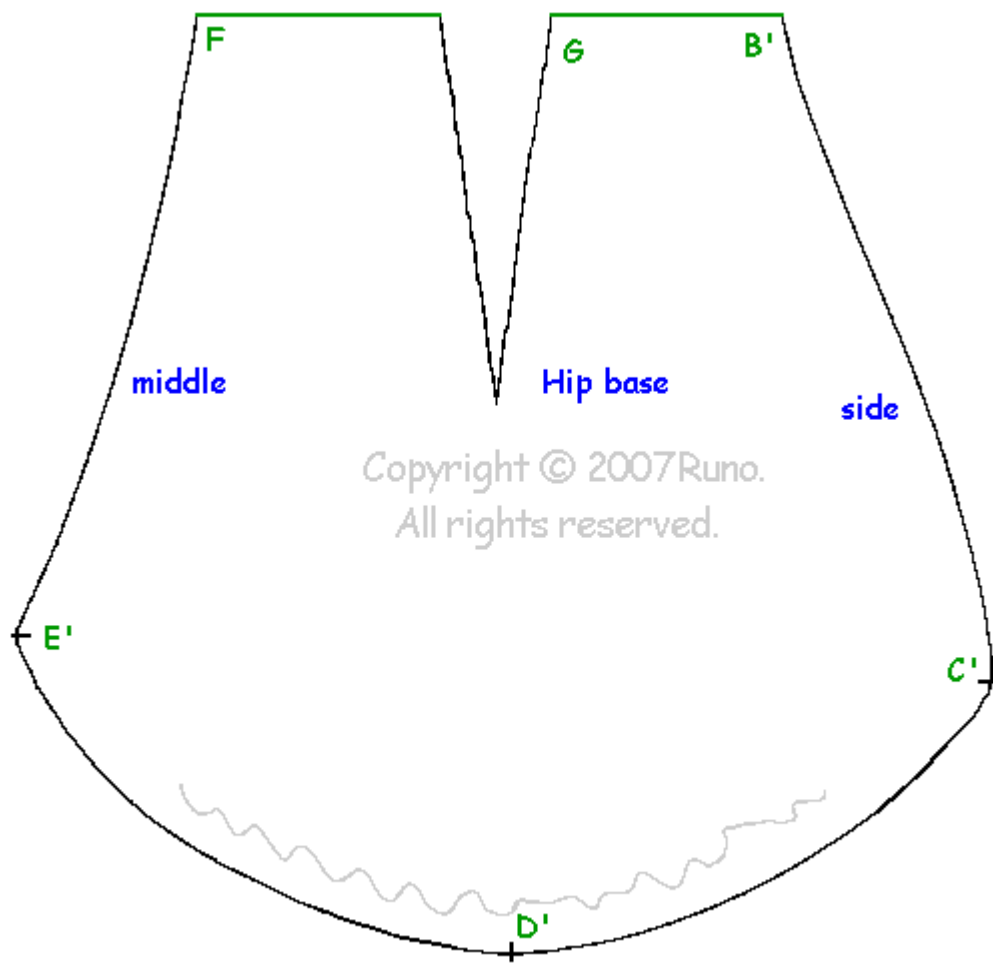

Runo doll pattern

Copyright © 2007Runo.
All rights reserved.

Ear

Nose

Head back

Head front

Copyright © 2007Runo.
All rights reserved.

Crown cover

Thigh

inside

Copyright © 2007Runo.
All rights reserved.

fold

Copyright © 2007 Runo.
All rights reserved.

Leg cover

Copyright © 2007 Runo.
All rights reserved.

Leg cover

Runo doll pattern

Runo doll pattern

Body base front

Copyright © 2007Runo.
All rights reserved.

Body base front

Copyright © 2007Runo.
All rights reserved.

Leg sew

Copyright © 2007Runo.
All rights reserved.

Body base back

Runo doll pattern

Runo doll pattern