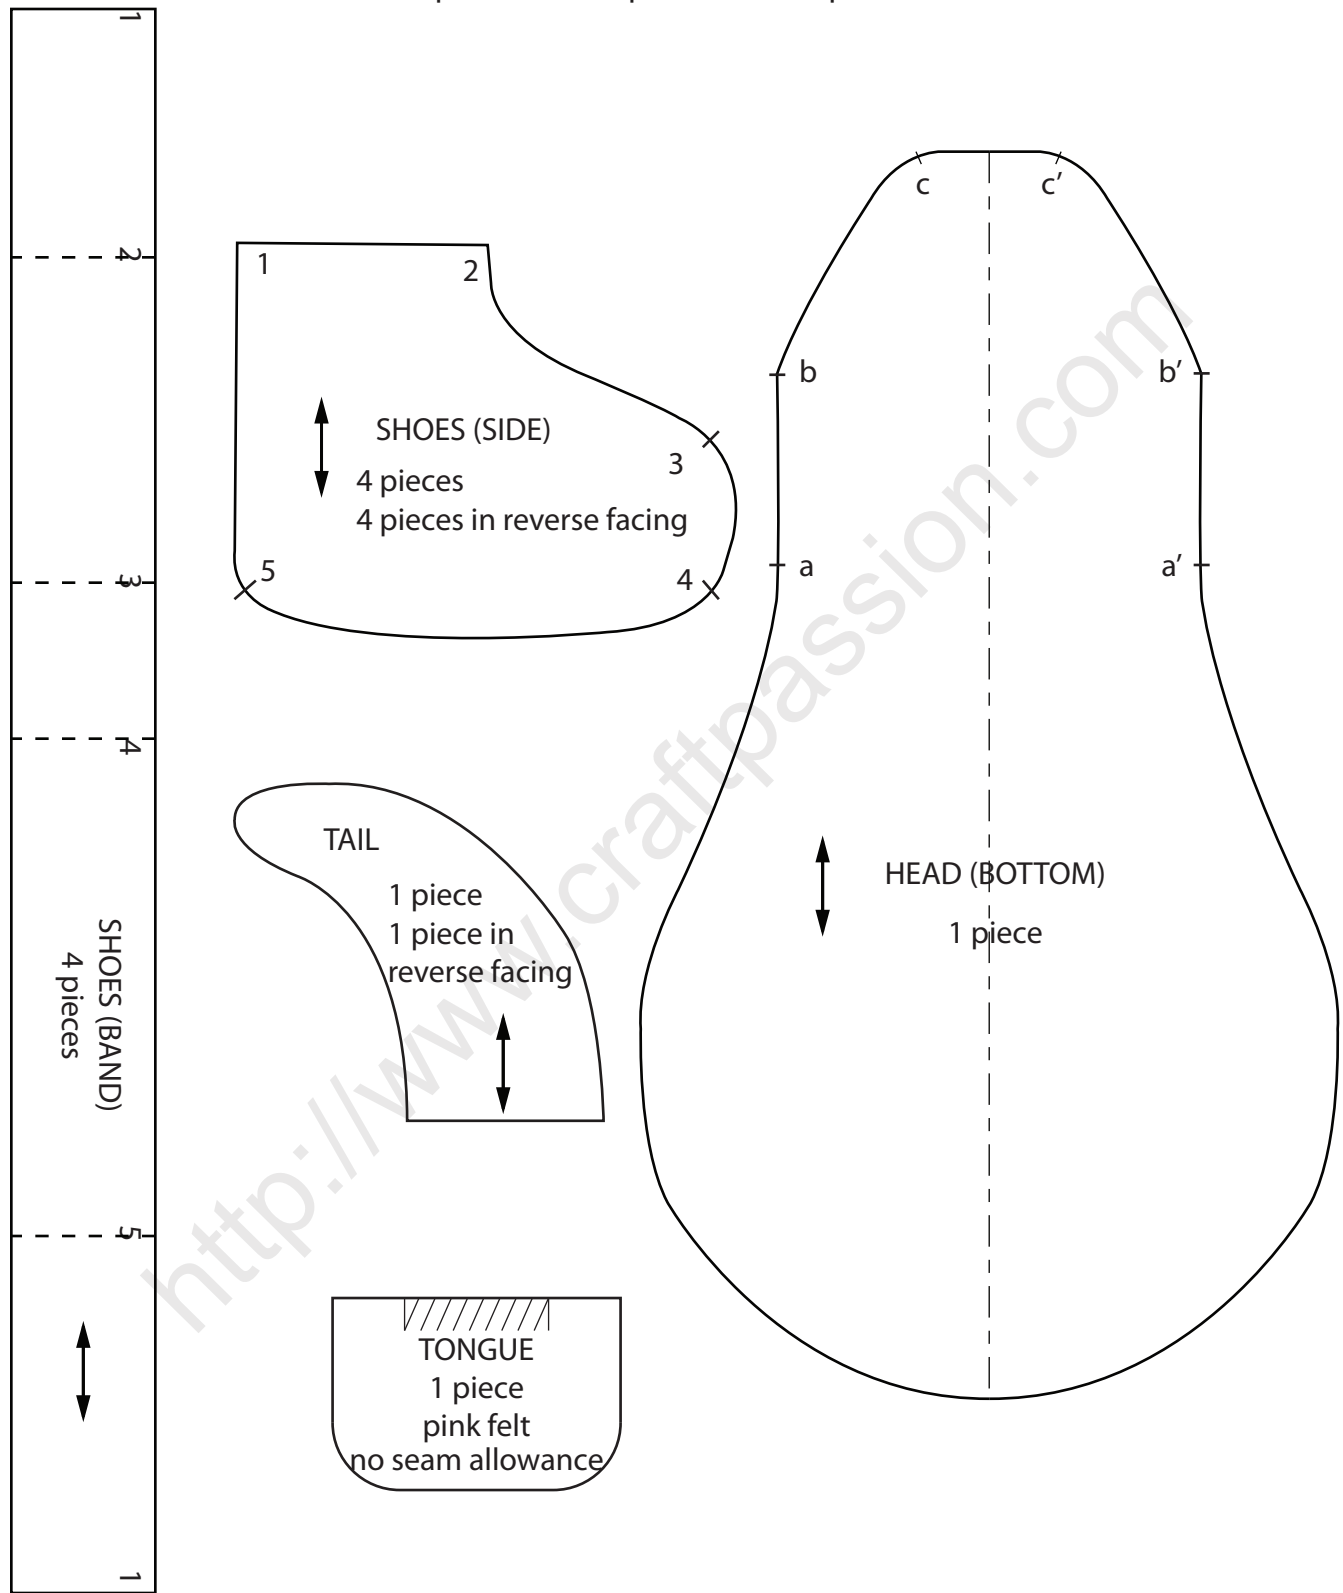

# YoYo Plush Dog Pattern

<http://www.craftpassion.com/?p=31335>

Note: Please add 3/8" seam allowance for all patterns here

2"  
check your printing scale here

Copyright © craftpassion.com  
Meant for hobby and personal use only.  
Do not sell this free pattern.

# YoYo Plush Dog Pattern

<http://www.craftpassion.com/?p=31335>

2"  
check your printing scale here

A horizontal line with vertical tick marks at each end, representing a 2-inch scale.

Copyright © craftpassion.com  
Meant for hobby and personal use only.  
Do not sell this free pattern.