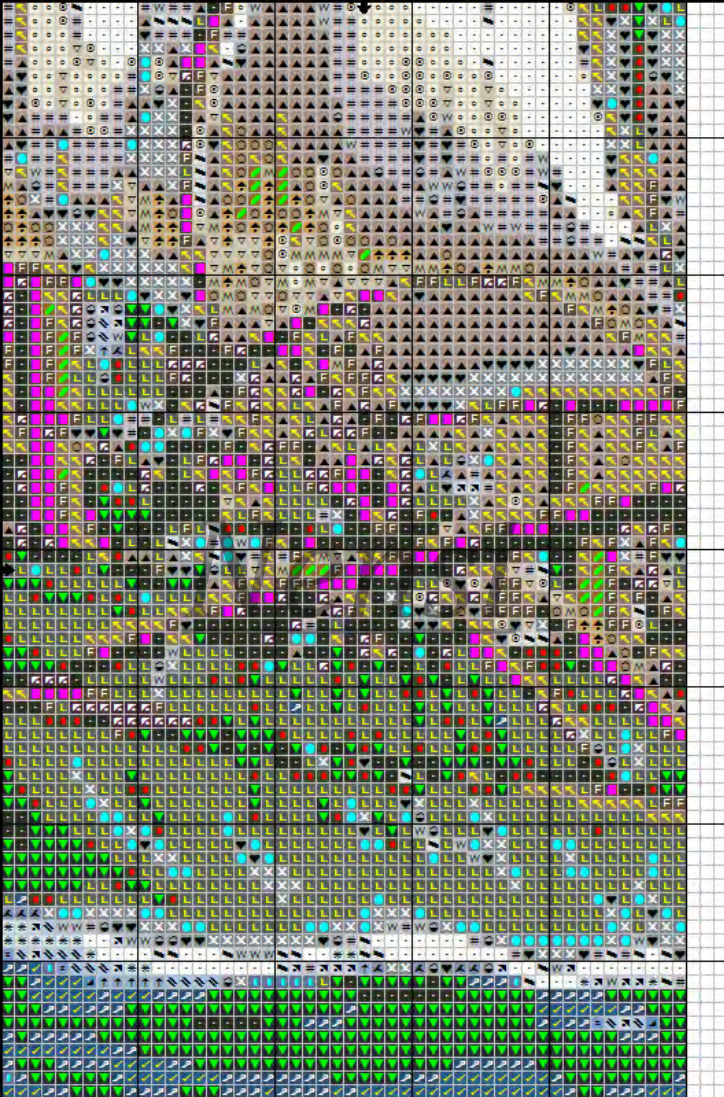

Nensi

Avensi

Nensi

Nensi

Nensi

Wonsi

nsí

Pattern Name: Sailing ship
Designed By: Supenko Natalia
Copyright: Nensi
Fabric: Aida 14, White
 225w X 300h Stitches
Size(s): 14 Count, 40.82w X 54.43h cm
 16 Count, 35.72w X 47.62h cm

Floss Used for Full Stitches:

Symbol	Strands	Type	Number	Color
	2	DMC	154	Grape-VY DK
	2	DMC	160	Gray Blue-MD
	2	DMC	161	Gray Blue
	2	DMC	169	Pewter-LT
	2	DMC	310	Black
	2	DMC	311	Navy Blue-MD
	2	DMC	318	Steel Gray-LT
	2	DMC	413	Pewter Gray-DK
	2	DMC	414	Steel Gray-DK
	2	DMC	415	Pearl Gray
	2	DMC	434	Brown-LT
	2	DMC	436	Tan
	2	DMC	762	Pearl Gray-VY LT
	2	DMC	775	Baby Blue-VY LT
	2	DMC	794	Cornflower Blue-LT
	2	DMC	826	Blue-MD
	2	DMC	838	Beige Brown-VY DK
	2	DMC	842	Beige Brown-VY LT
	2	DMC	934	Black Avocado Green
	2	DMC	938	Coffee Brown-UL DK
	2	DMC	939	Navy Blue-VY DK
	2	DMC	3743	Antique Violet-VY LT
	2	DMC	3747	Blue Violet-VY LT
	2	DMC	3770	Tawny-VY LT
	2	DMC	3782	Mocha Brown-LT
	2	DMC	3807	Cornflower Blue
	2	DMC	3838	Lavender Blue-DK
	2	DMC	3839	Lavender Blue-MD
	2	DMC	3840	Lavender Blue-LT
	2	DMC	3842	Wedgewood-DK
	2	DMC	3860	Cocoa
	2	DMC	3861	Cocoa-LT
	2	DMC	3863	Mocha Beige-MD
	2	DMC	3865	Winter White
	2	DMC	3884	Medium Light Pewter
	2	DMC	3893	Very Light Mocha Beige